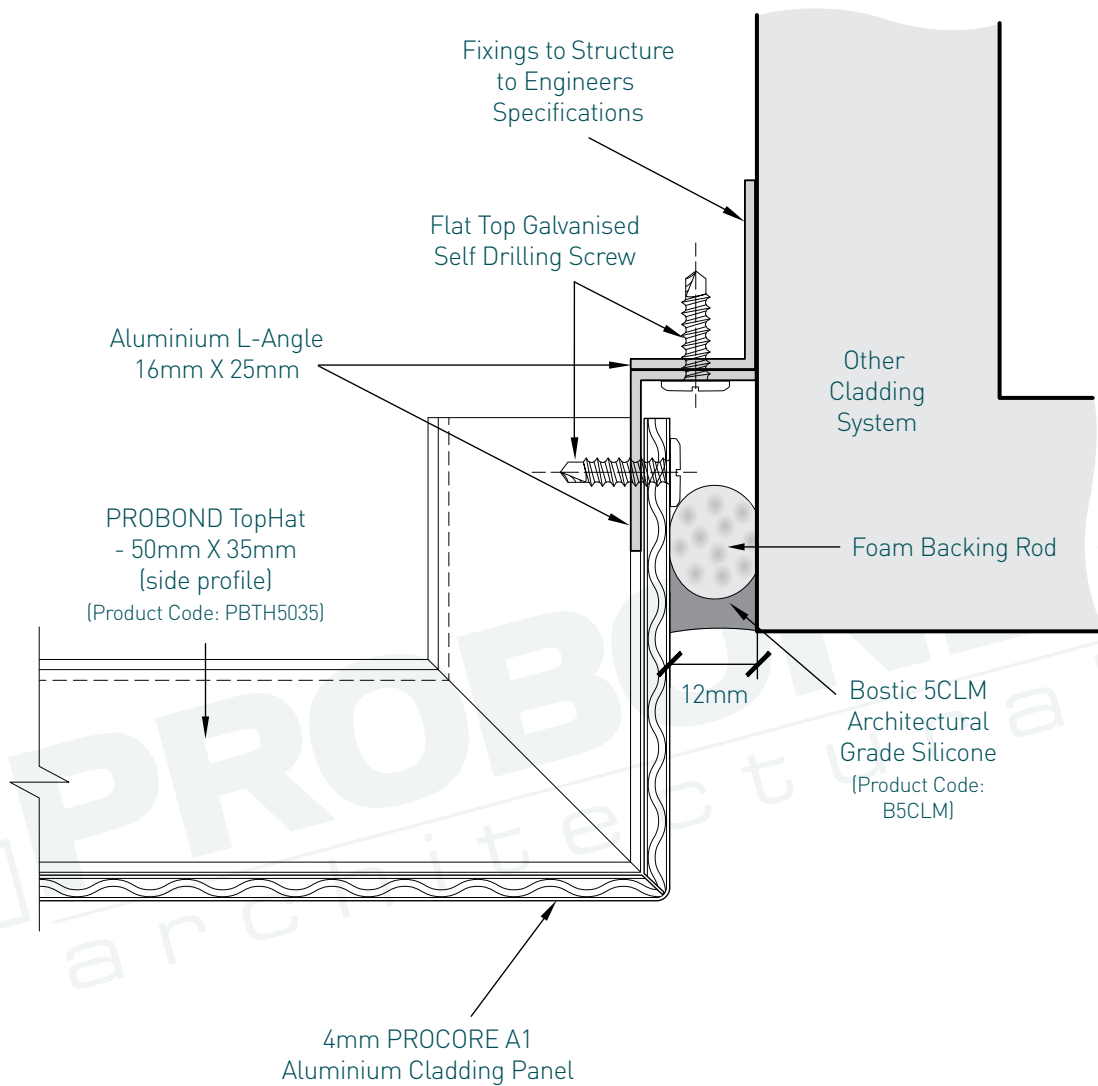

PROCOREA1

INSTALLATION GUIDE

PROFIX CASSETTE INSTALLATION - PROCORE A1

1. Face Detail - Cassette Installation

PROFIX CASSETTE INSTALLATION - PROCORE A1

2. Typical Panel Joint Detail

PROFIX CASSETTE INSTALLATION - PROCORE A1

3. Horizontal Joint Detail

PROFIX CASSETTE INSTALLATION - PROCORE A1

4. Detail Showing Panel at Masonry Wall

PROFIX CASSETTE INSTALLATION - PROCORE A1

5. Detail at Slab Junction-Head

PROFIX CASSETTE INSTALLATION - PROCORE A1

6. Detail at Slab Junction-Base

PROFIX CASSETTE INSTALLATION - PROCORE A1

7. Detail at Soffit Junction

PROFIX CASSETTE INSTALLATION - PROCORE A1

8. Wall Abutment Detail

PROFIX CASSETTE INSTALLATION - PROCORE A1

9. External Corner Detail

PROFIX CASSETTE INSTALLATION - PROCORE A1

10. Internal Corner Detail

PROFIX CASSETTE INSTALLATION - PROCORE A1

11. Window Sill Detail

PROFIX CASSETTE INSTALLATION - PROCORE A1

12. Window Head Detail