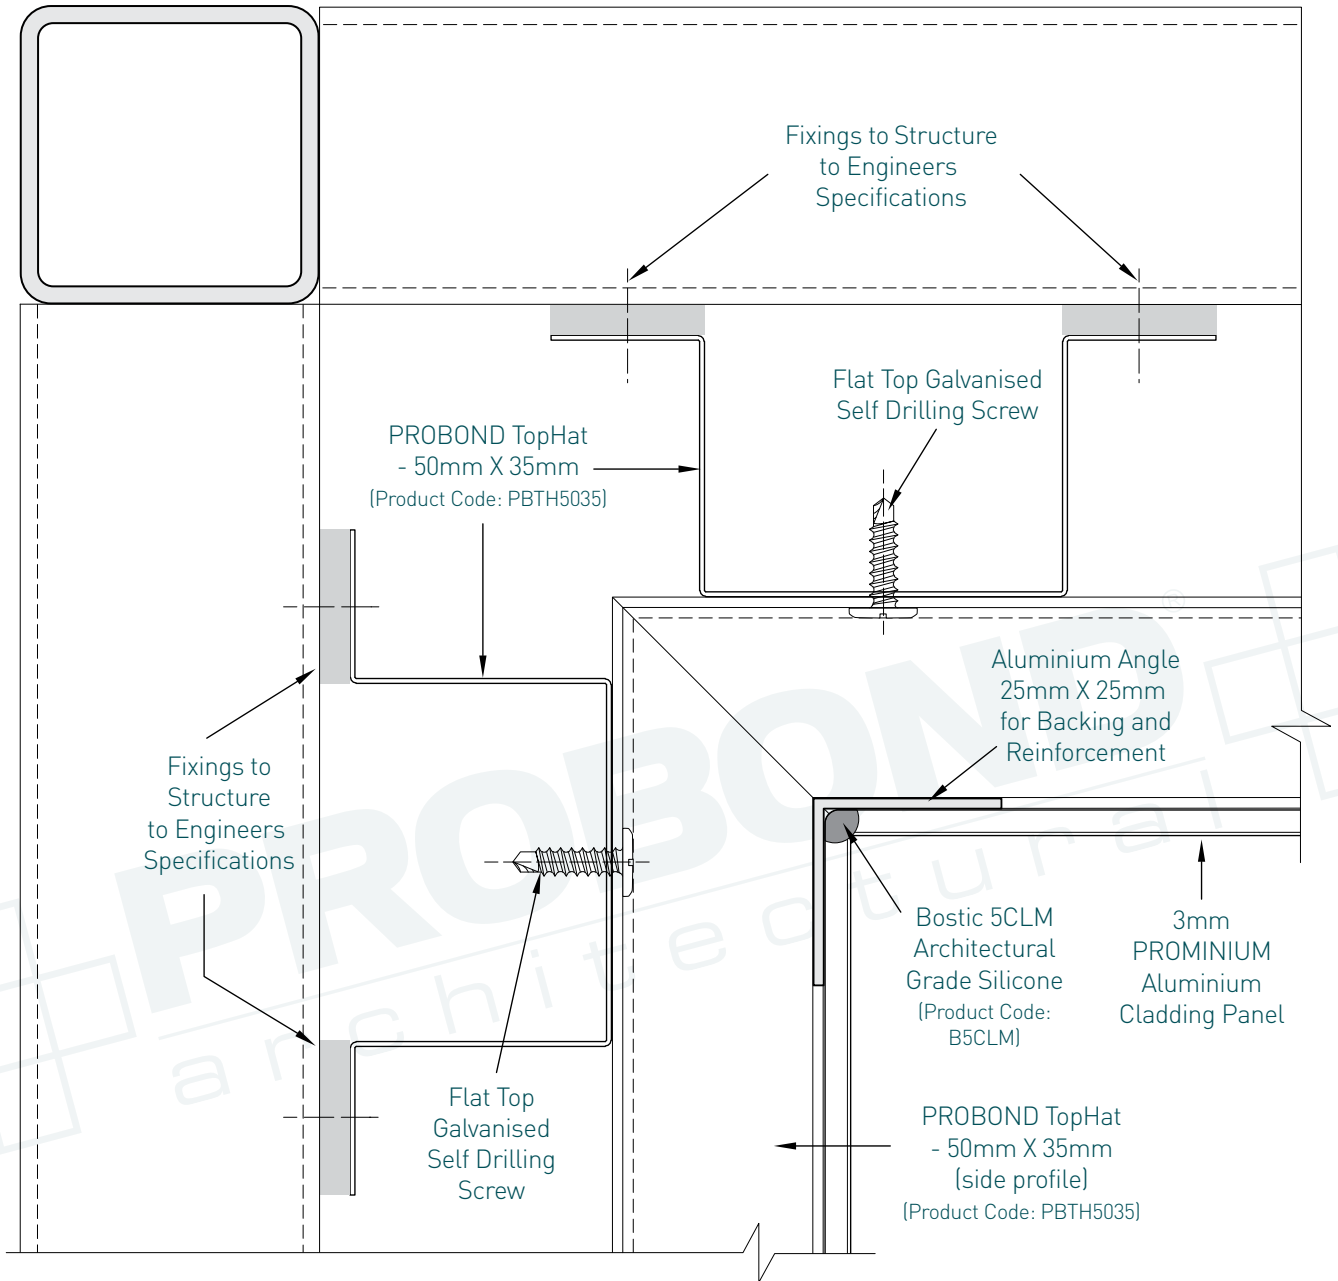

2. Typical Panel Joint Detail

PROFIX CASSETTE INSTALLATION - PROMINIUM

3. Horizontal Joint Detail

PROFIX CASSETTE INSTALLATION - PROMINIUM

4. Detail Showing Panel at Masonry Wall

PROFIX CASSETTE INSTALLATION - PROMINIUM

5. Detail at Slab Junction-Head

PROFIX CASSETTE INSTALLATION - PROMINIUM

6. Detail at Slab Junction-Base

PROFIX CASSETTE INSTALLATION - PROMINIUM

7. Detail at Soffit Junction

PROFIX CASSETTE INSTALLATION - PROMINIUM

8. Wall Abutment Detail

PROFIX CASSETTE INSTALLATION - PROMINIUM

9. External Corner Detail

PROFIX CASSETTE INSTALLATION - PROMINIUM

10. Internal Corner Detail

PROFIX CASSETTE INSTALLATION - PROMINIUM

11. Window Sill Detail