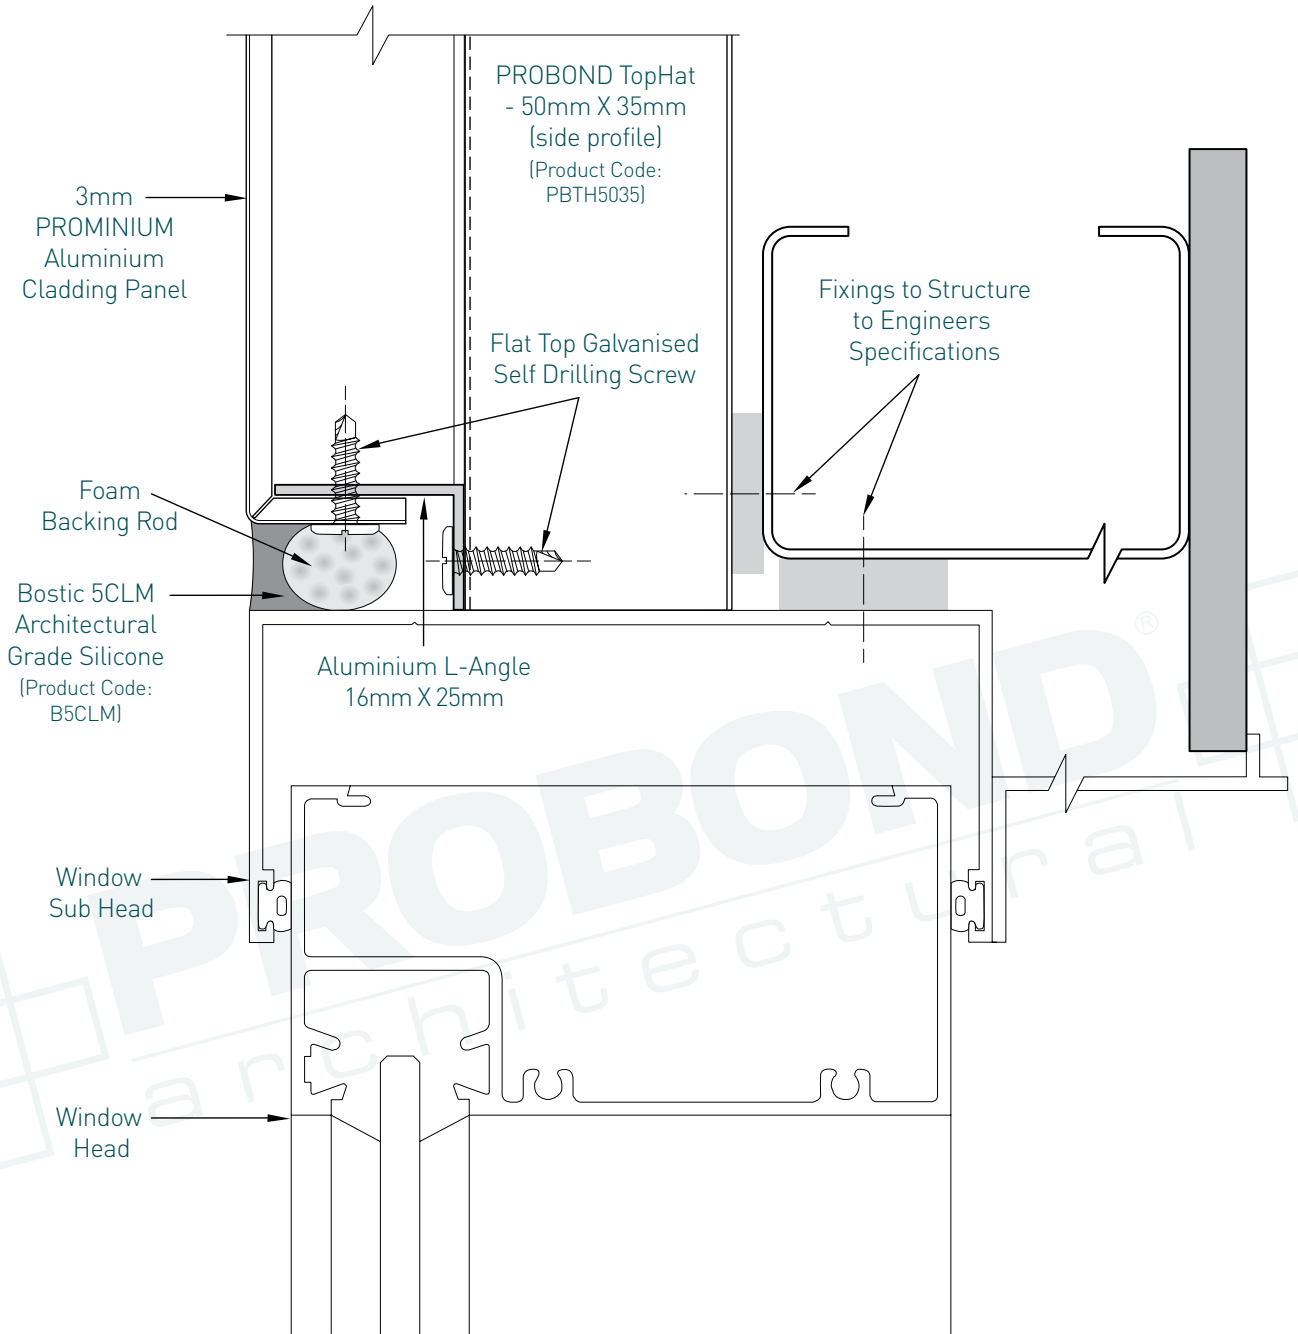

2. Typical Panel Joint Detail

PROFIX CASSETTE INSTALLATION - PROMINIUM

3. Horizontal Joint Detail

PROFIX CASSETTE INSTALLATION - PROMINIUM

4. Detail Showing Panel at Masonry Wall

PROFIX CASSETTE INSTALLATION - PROMINIUM

5. Detail at Slab Junction-Head

PROFIX CASSETTE INSTALLATION - PROMINIUM

6. Detail at Slab Junction-Base

PROFIX CASSETTE INSTALLATION - PROMINIUM

7. Detail at Soffit Junction

PROFIX CASSETTE INSTALLATION - PROMINIUM

8. Wall Abutment Detail

PROFIX CASSETTE INSTALLATION - PROMINIUM

9. External Corner Detail

PROFIX CASSETTE INSTALLATION - PROMINIUM

10. Internal Corner Detail

PROFIX CASSETTE INSTALLATION - PROMINIUM

11. Window Sill Detail

PROFIX CASSETTE INSTALLATION - PROMINIUM

12. Window Head Detail

PROFIX CASSETTE INSTALLATION - PROMINIUM

13. Parapet Capping Detail