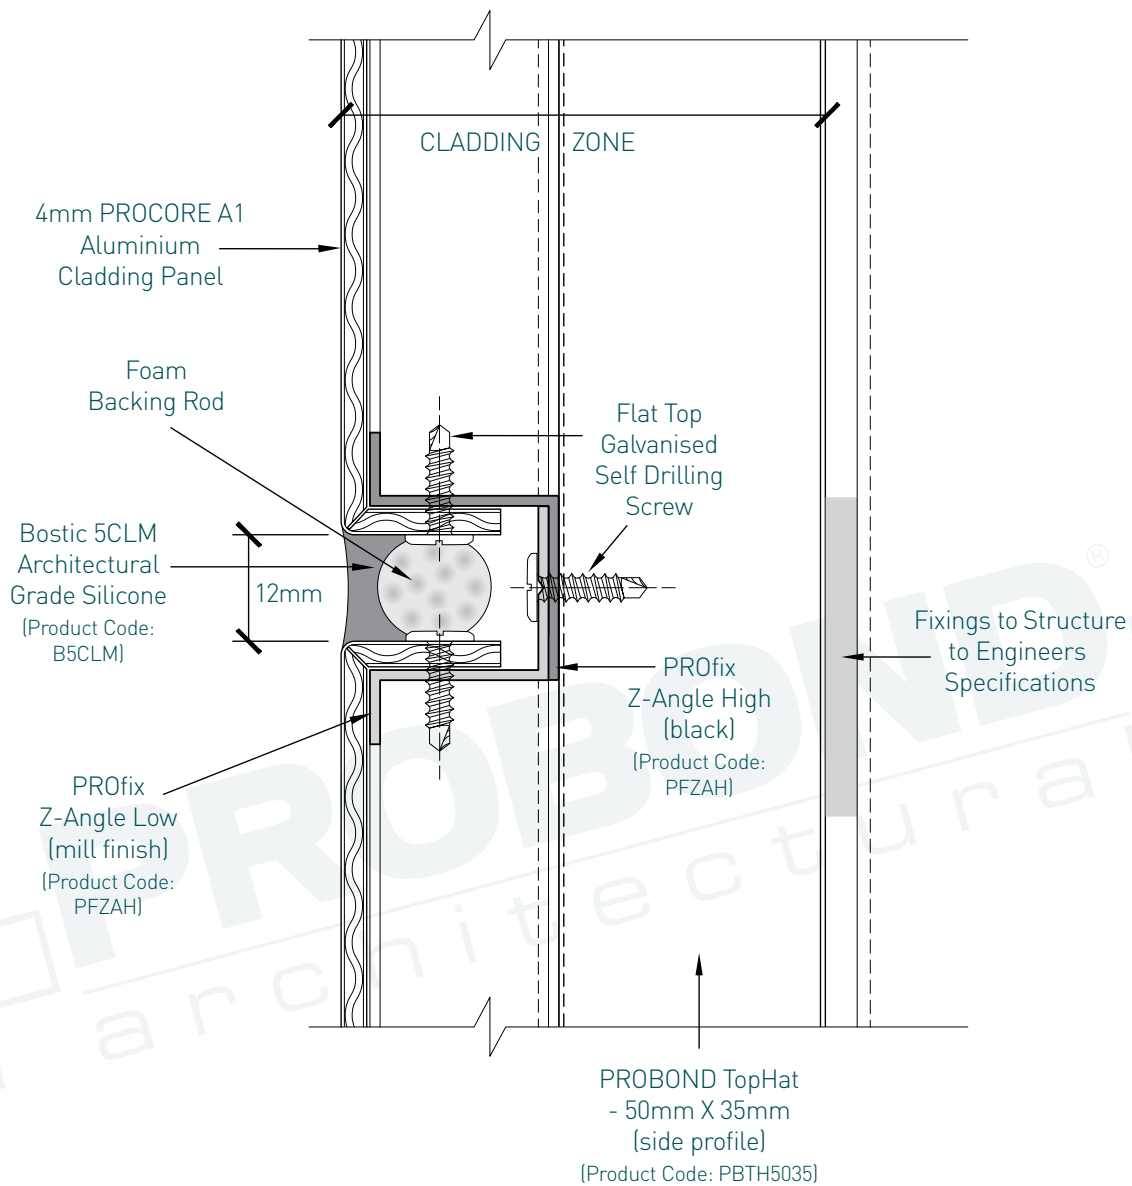

PROCOREA1

INSTALLATION GUIDE

PROFIX CASSETTE INSTALLATION - PROCORE A1

1. Face Detail - Cassette Installation

PROFIX CASSETTE INSTALLATION - PROCORE A1

2. Typical Panel Joint Detail

PROFIX CASSETTE INSTALLATION - PROCORE A1

3. Horizontal Joint Detail

PROFIX CASSETTE INSTALLATION - PROCORE A1

4. Detail Showing Panel at Masonry Wall

PROFIX CASSETTE INSTALLATION - PROCORE A1

5. Detail at Slab Junction-Head

PROFIX CASSETTE INSTALLATION - PROCORE A1

6. Detail at Slab Junction-Base

PROFIX CASSETTE INSTALLATION - PROCORE A1

7. Detail at Soffit Junction

PROFIX CASSETTE INSTALLATION - PROCORE A1

8. Wall Abutment Detail

PROFIX CASSETTE INSTALLATION - PROCORE A1