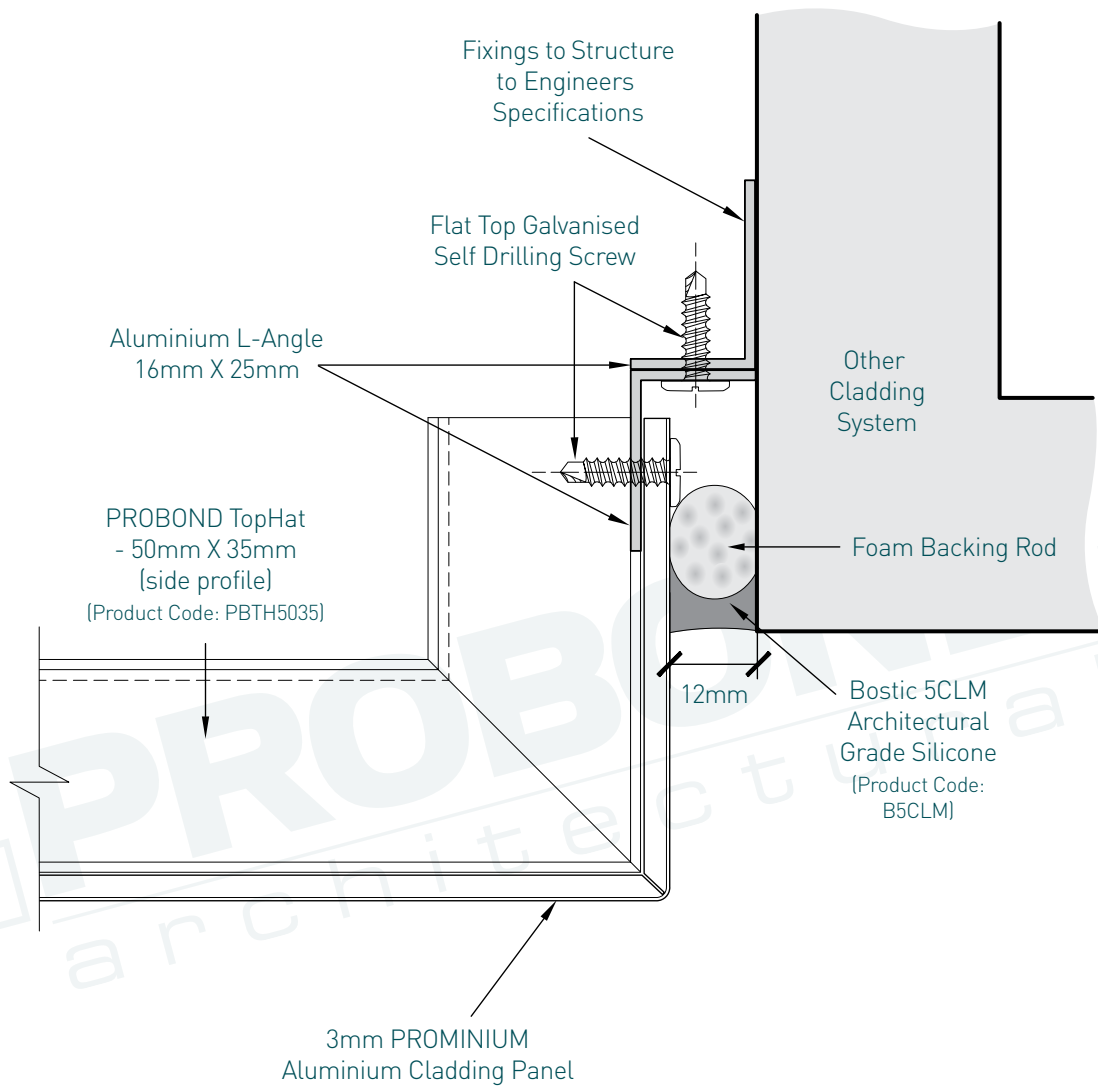

2. Typical Panel Joint Detail

PROFIX CASSETTE INSTALLATION - PROMINIUM

3. Horizontal Joint Detail

PROFIX CASSETTE INSTALLATION - PROMINIUM

4. Detail Showing Panel at Masonry Wall

PROFIX CASSETTE INSTALLATION - PROMINIUM

5. Detail at Slab Junction-Head

PROFIX CASSETTE INSTALLATION - PROMINIUM

6. Detail at Slab Junction-Base

PROFIX CASSETTE INSTALLATION - PROMINIUM

7. Detail at Soffit Junction

PROFIX CASSETTE INSTALLATION - PROMINIUM

8. Wall Abutment Detail

PROFIX CASSETTE INSTALLATION - PROMINIUM

9. External Corner Detail

PROFIX CASSETTE INSTALLATION - PROMINIUM

10. Internal Corner Detail

PROFIX CASSETTE INSTALLATION - PROMINIUM

11. Window Sill Detail