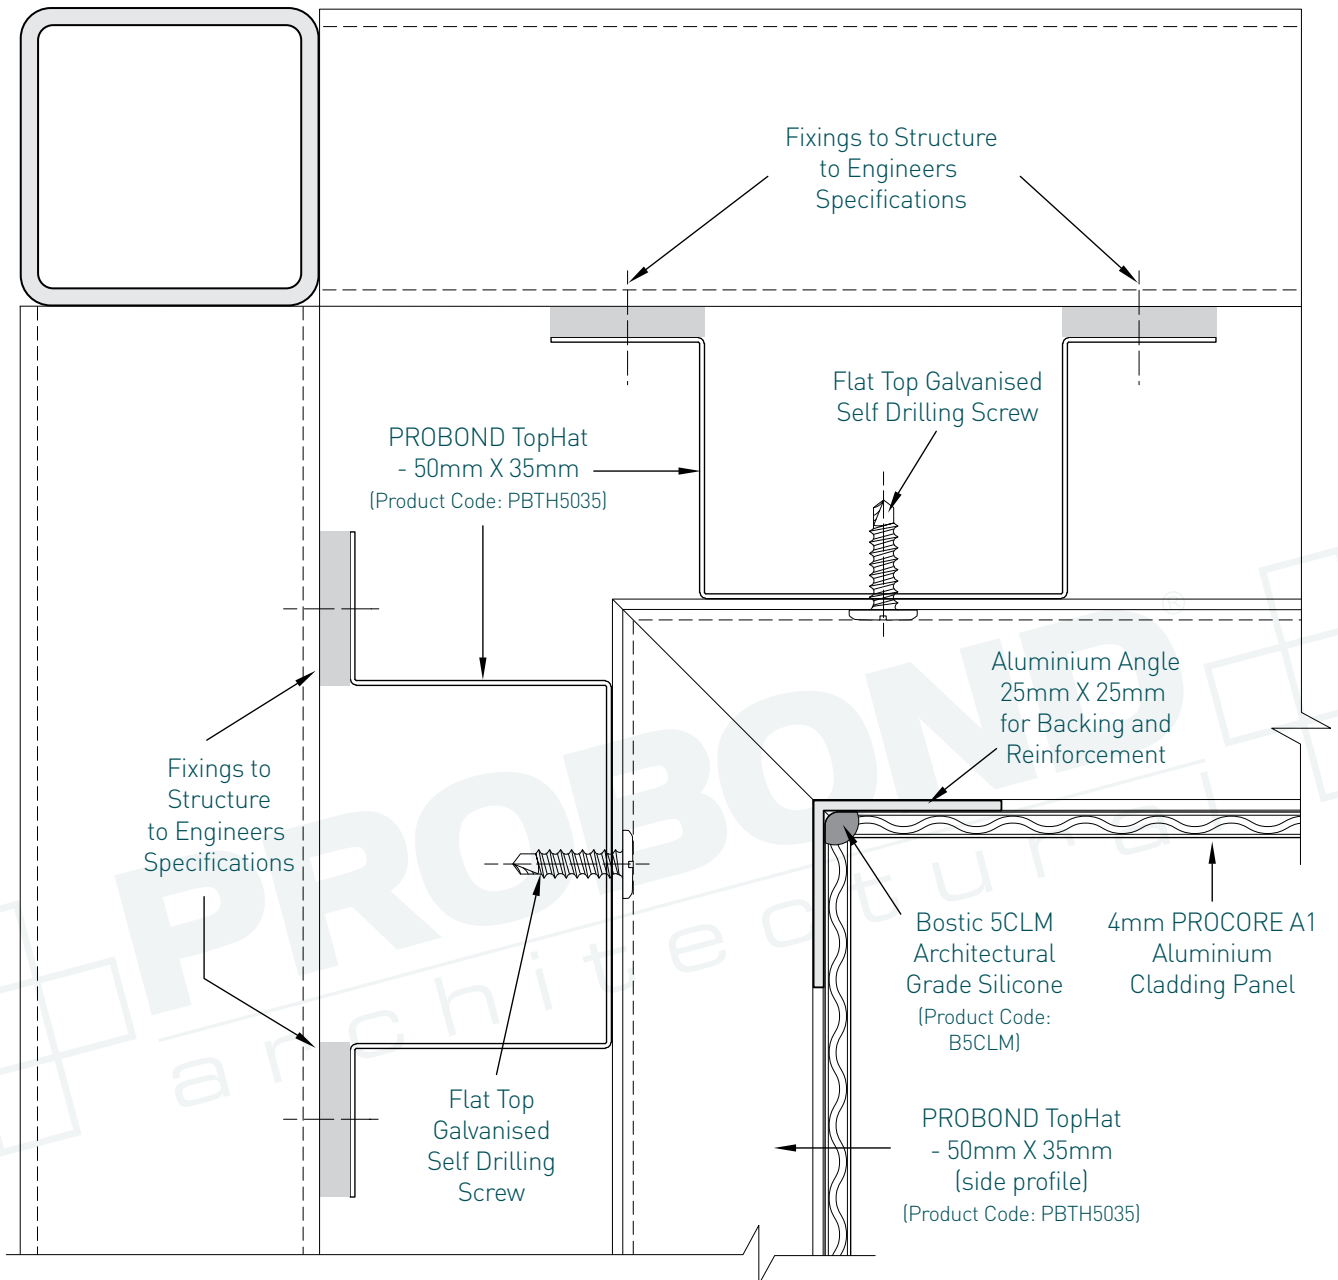

3. Horizontal Joint Detail

PROFIX CASSETTE INSTALLATION - PROCORE A1

4. Detail Showing Panel at Masonry Wall

PROFIX CASSETTE INSTALLATION - PROCORE A1

5. Detail at Slab Junction-Head

PROFIX CASSETTE INSTALLATION - PROCORE A1

6. Detail at Slab Junction-Base

PROFIX CASSETTE INSTALLATION - PROCORE A1

7. Detail at Soffit Junction

PROFIX CASSETTE INSTALLATION - PROCORE A1

8. Wall Abutment Detail

PROFIX CASSETTE INSTALLATION - PROCORE A1

9. External Corner Detail

PROFIX CASSETTE INSTALLATION - PROCORE A1

10. Internal Corner Detail

PROFIX CASSETTE INSTALLATION - PROCORE A1

11. Window Sill Detail

PROFIX CASSETTE INSTALLATION - PROCORE A1

12. Window Head Detail