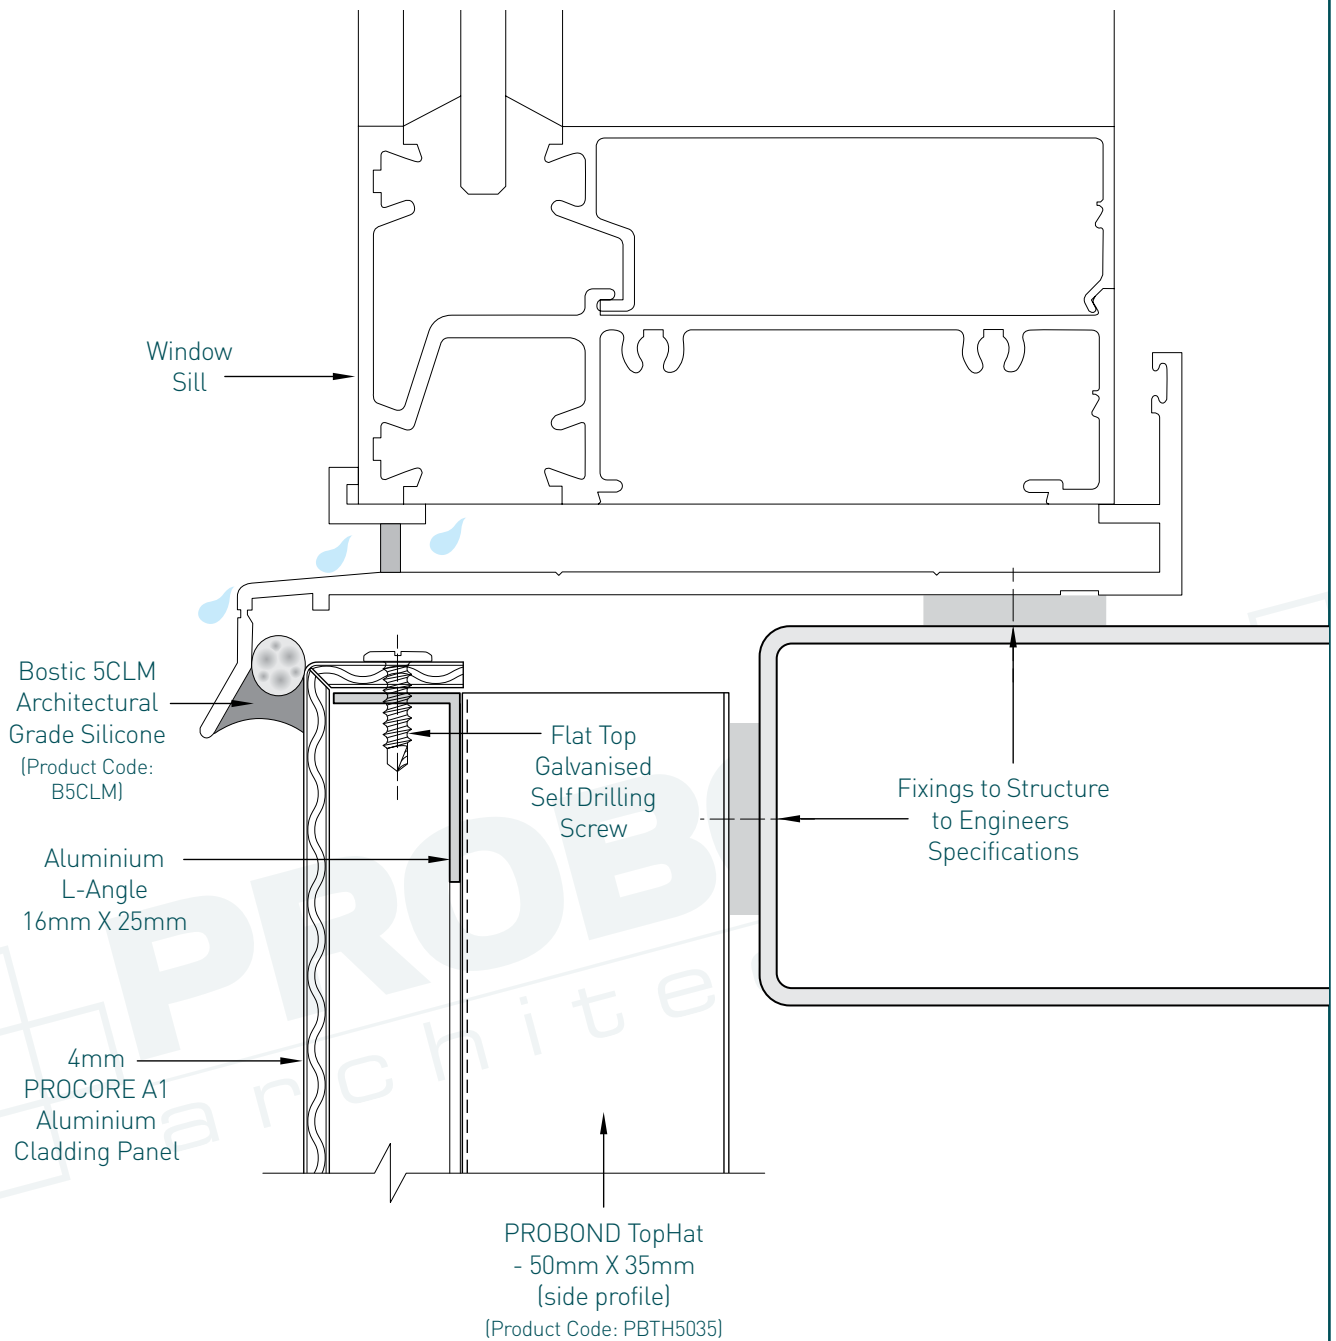

3. Horizontal Joint Detail

PROFIX CASSETTE INSTALLATION - PROCORE A1

4. Detail Showing Panel at Masonry Wall

PROFIX CASSETTE INSTALLATION - PROCORE A1

5. Detail at Slab Junction-Head

PROFIX CASSETTE INSTALLATION - PROCORE A1

6. Detail at Slab Junction-Base

PROFIX CASSETTE INSTALLATION - PROCORE A1

7. Detail at Soffit Junction

PROFIX CASSETTE INSTALLATION - PROCORE A1

8. Wall Abutment Detail

PROFIX CASSETTE INSTALLATION - PROCORE A1

9. External Corner Detail

PROFIX CASSETTE INSTALLATION - PROCORE A1

10. Internal Corner Detail

PROFIX CASSETTE INSTALLATION - PROCORE A1

11. Window Sill Detail

PROFIX CASSETTE INSTALLATION - PROCORE A1

12. Window Head Detail