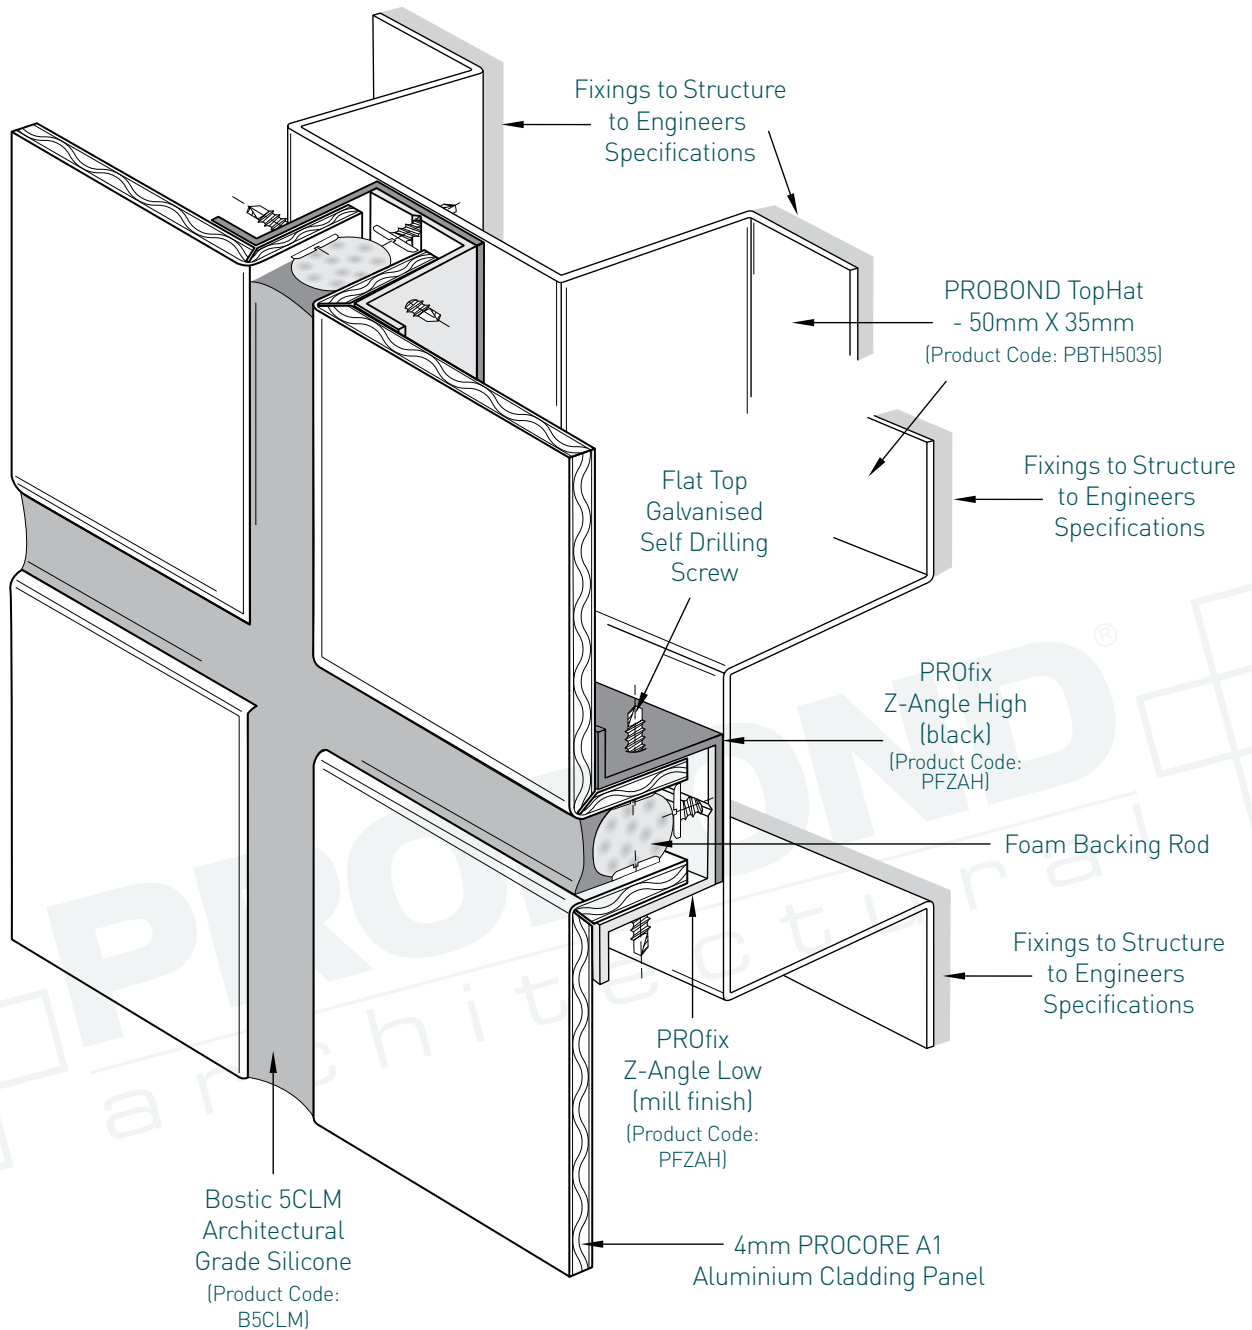

PROCOREA1

INSTALLATION GUIDE

PROFIX CASSETTE INSTALLATION - PROCORE A1

1. Face Detail - Cassette Installation

PROFIX CASSETTE INSTALLATION - PROCORE A1

2. Typical Panel Joint Detail

PROFIX CASSETTE INSTALLATION - PROCORE A1

3. Horizontal Joint Detail

PROFIX CASSETTE INSTALLATION - PROCORE A1

4. Detail Showing Panel at Masonry Wall

PROFIX CASSETTE INSTALLATION - PROCORE A1

5. Detail at Slab Junction-Head

PROFIX CASSETTE INSTALLATION - PROCORE A1

6. Detail at Slab Junction-Base

PROFIX CASSETTE INSTALLATION - PROCORE A1

7. Detail at Soffit Junction

PROFIX CASSETTE INSTALLATION - PROCORE A1

8. Wall Abutment Detail

PROFIX CASSETTE INSTALLATION - PROCORE A1

9. External Corner Detail

PROFIX CASSETTE INSTALLATION - PROCORE A1

10. Internal Corner Detail

PROFIX CASSETTE INSTALLATION - PROCORE A1

11. Window Sill Detail

PROFIX CASSETTE INSTALLATION - PROCORE A1

12. Window Head Detail