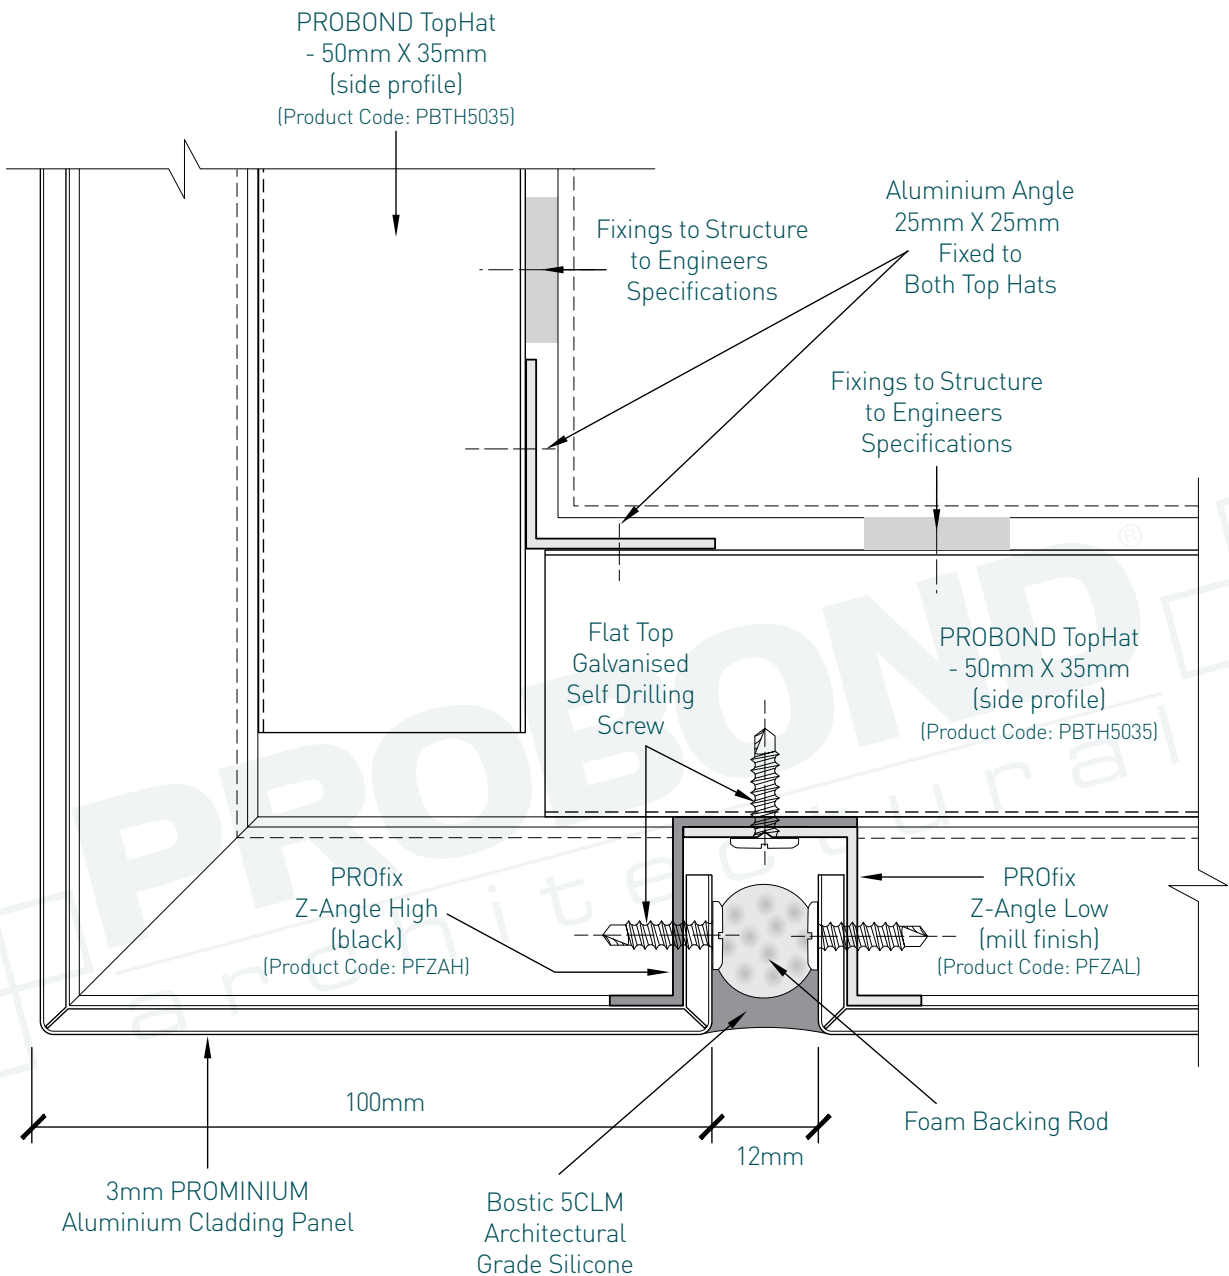

2. Typical Panel Joint Detail

PROFIX CASSETTE INSTALLATION - PROMINIUM

3. Horizontal Joint Detail

PROFIX CASSETTE INSTALLATION - PROMINIUM

4. Detail Showing Panel at Masonry Wall

PROFIX CASSETTE INSTALLATION - PROMINIUM

5. Detail at Slab Junction-Head

PROFIX CASSETTE INSTALLATION - PROMINIUM

6. Detail at Slab Junction-Base

PROFIX CASSETTE INSTALLATION - PROMINIUM

7. Detail at Soffit Junction

PROFIX CASSETTE INSTALLATION - PROMINIUM