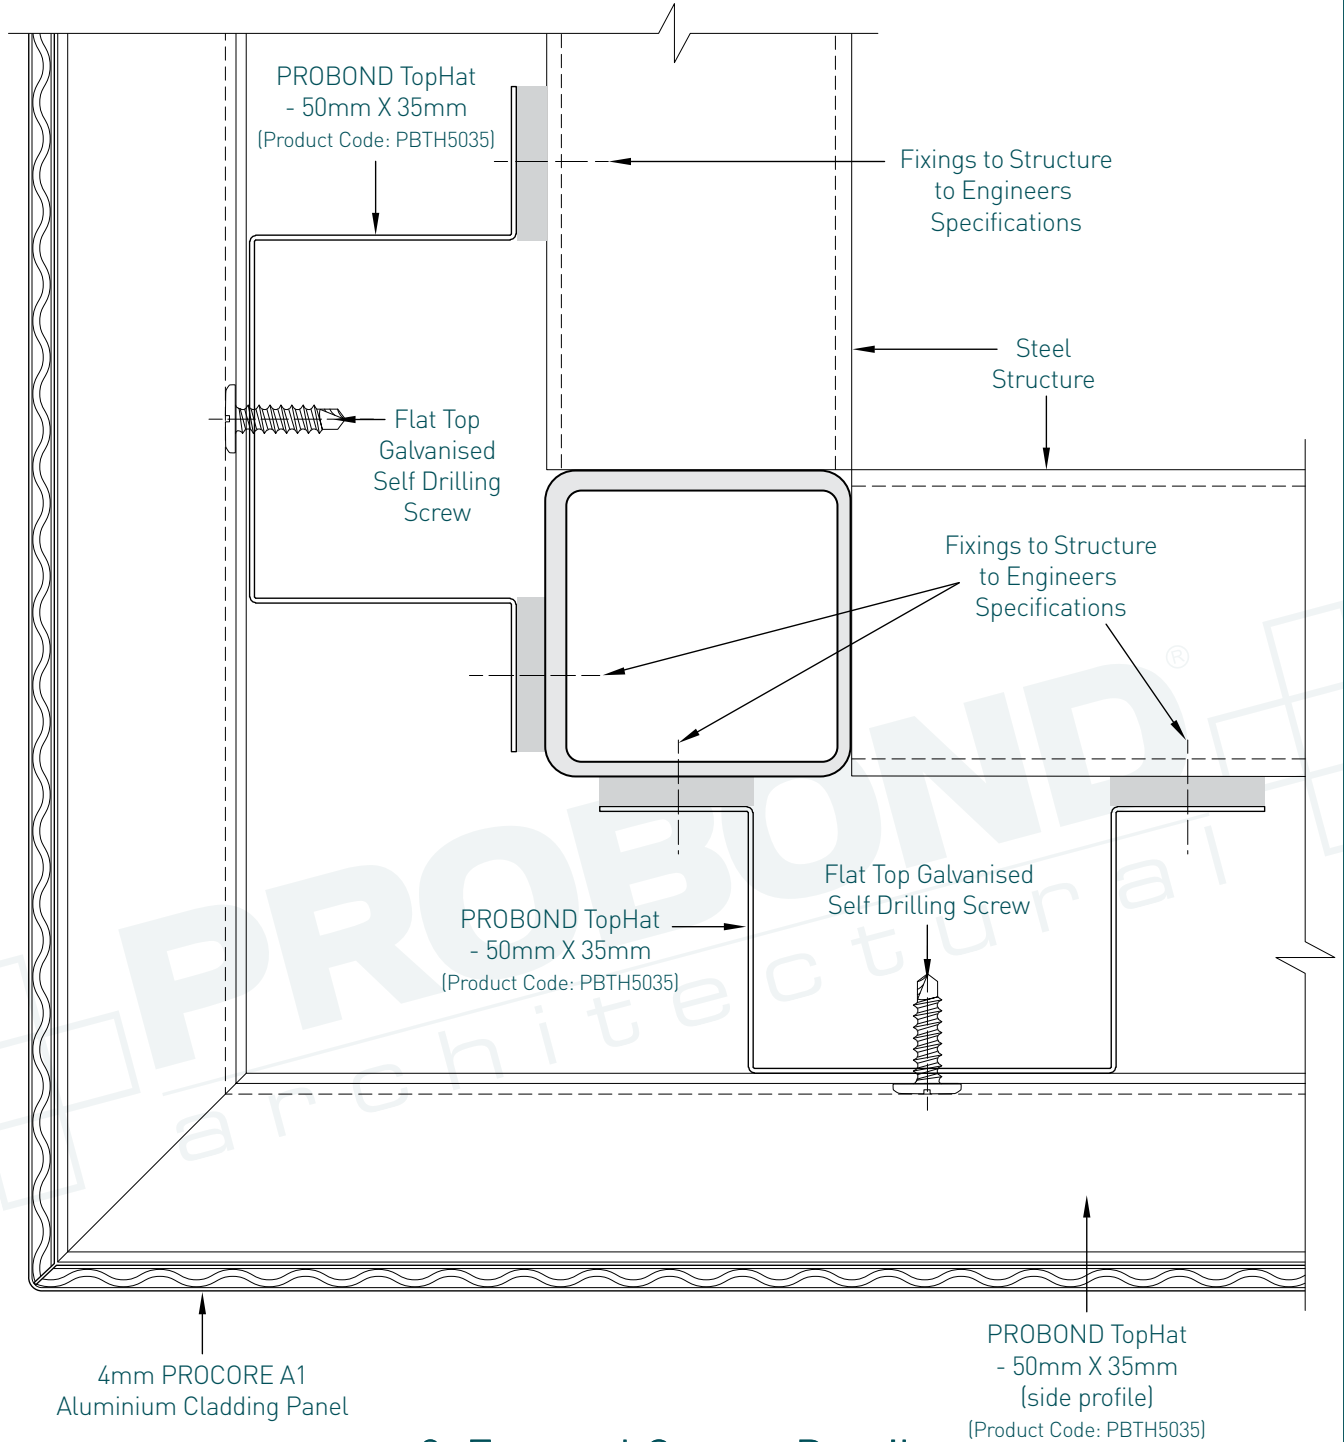

3. Horizontal Joint Detail

PROFIX CASSETTE INSTALLATION - PROCORE A1

4. Detail Showing Panel at Masonry Wall

PROFIX CASSETTE INSTALLATION - PROCORE A1

5. Detail at Slab Junction-Head

PROFIX CASSETTE INSTALLATION - PROCORE A1

6. Detail at Slab Junction-Base

PROFIX CASSETTE INSTALLATION - PROCORE A1

7. Detail at Soffit Junction

PROFIX CASSETTE INSTALLATION - PROCORE A1

8. Wall Abutment Detail

PROFIX CASSETTE INSTALLATION - PROCORE A1

9. External Corner Detail

PROFIX CASSETTE INSTALLATION - PROCORE A1

10. Internal Corner Detail

PROFIX CASSETTE INSTALLATION - PROCORE A1

11. Window Sill Detail

PROFIX CASSETTE INSTALLATION - PROCORE A1

12. Window Head Detail