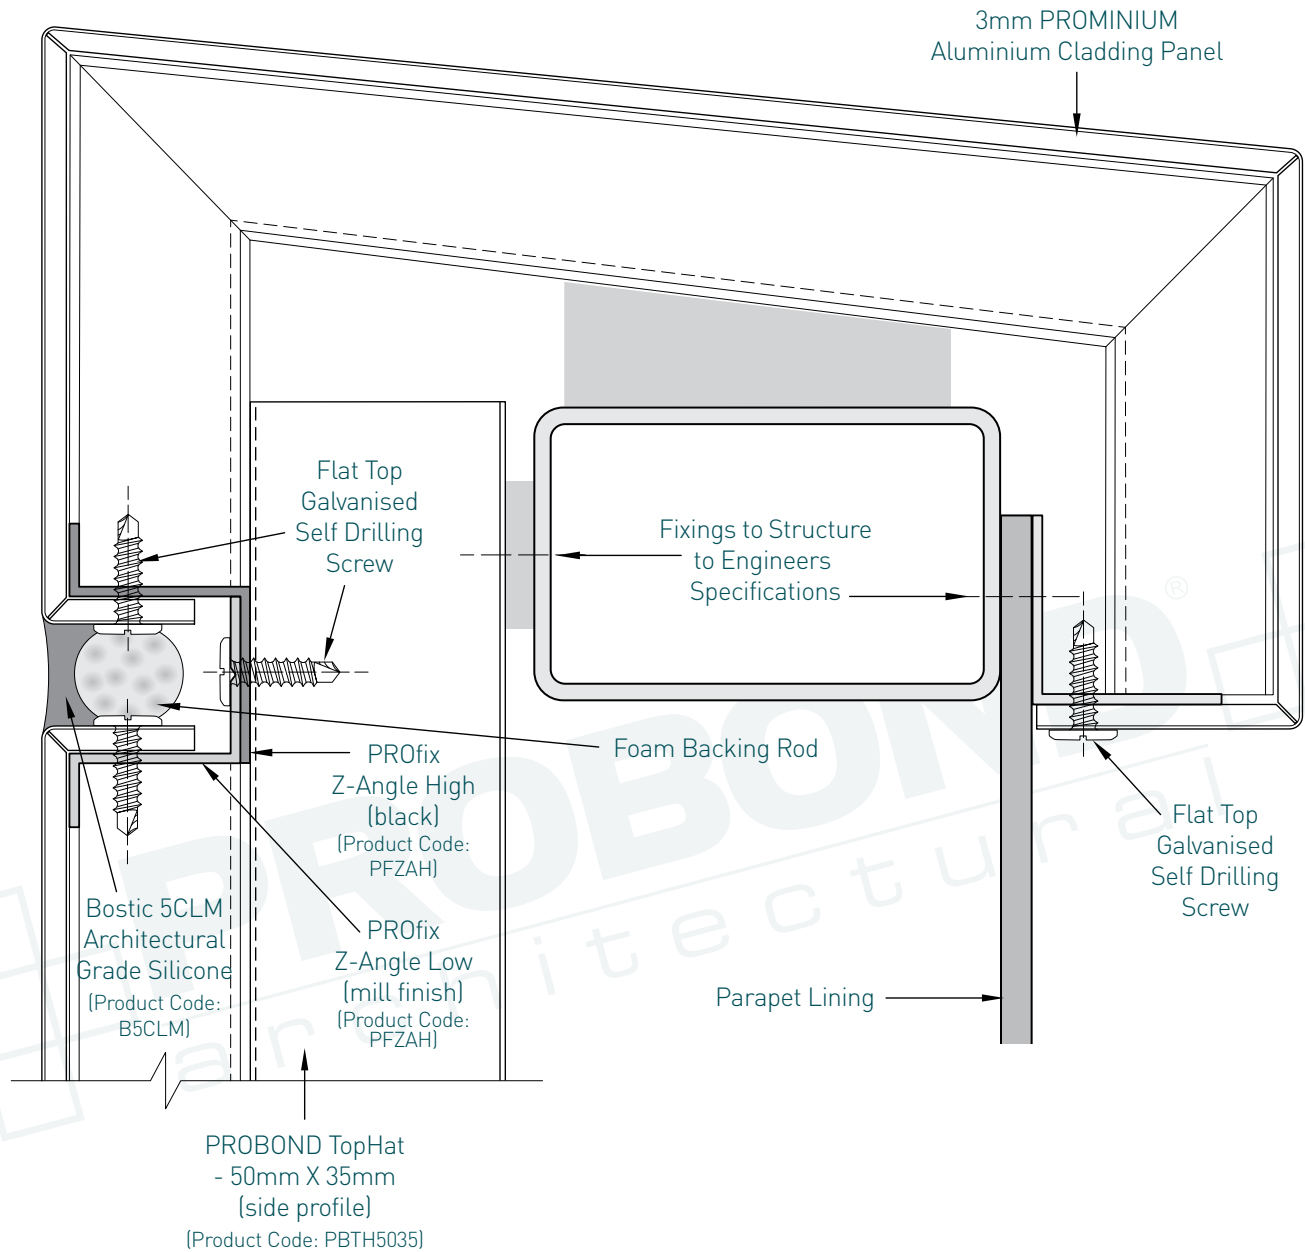

2. Typical Panel Joint Detail

PROFIX CASSETTE INSTALLATION - PROMINIUM

3. Horizontal Joint Detail

PROFIX CASSETTE INSTALLATION - PROMINIUM

4. Detail Showing Panel at Masonry Wall

PROFIX CASSETTE INSTALLATION - PROMINIUM

8. Wall Abutment Detail

PROFIX CASSETTE INSTALLATION - PROMINIUM

9. External Corner Detail

PROFIX CASSETTE INSTALLATION - PROMINIUM

10. Internal Corner Detail

PROFIX CASSETTE INSTALLATION - PROMINIUM

11. Window Sill Detail

PROFIX CASSETTE INSTALLATION - PROMINIUM

12. Window Head Detail

PROFIX CASSETTE INSTALLATION - PROMINIUM

13. Parapet Capping Detail