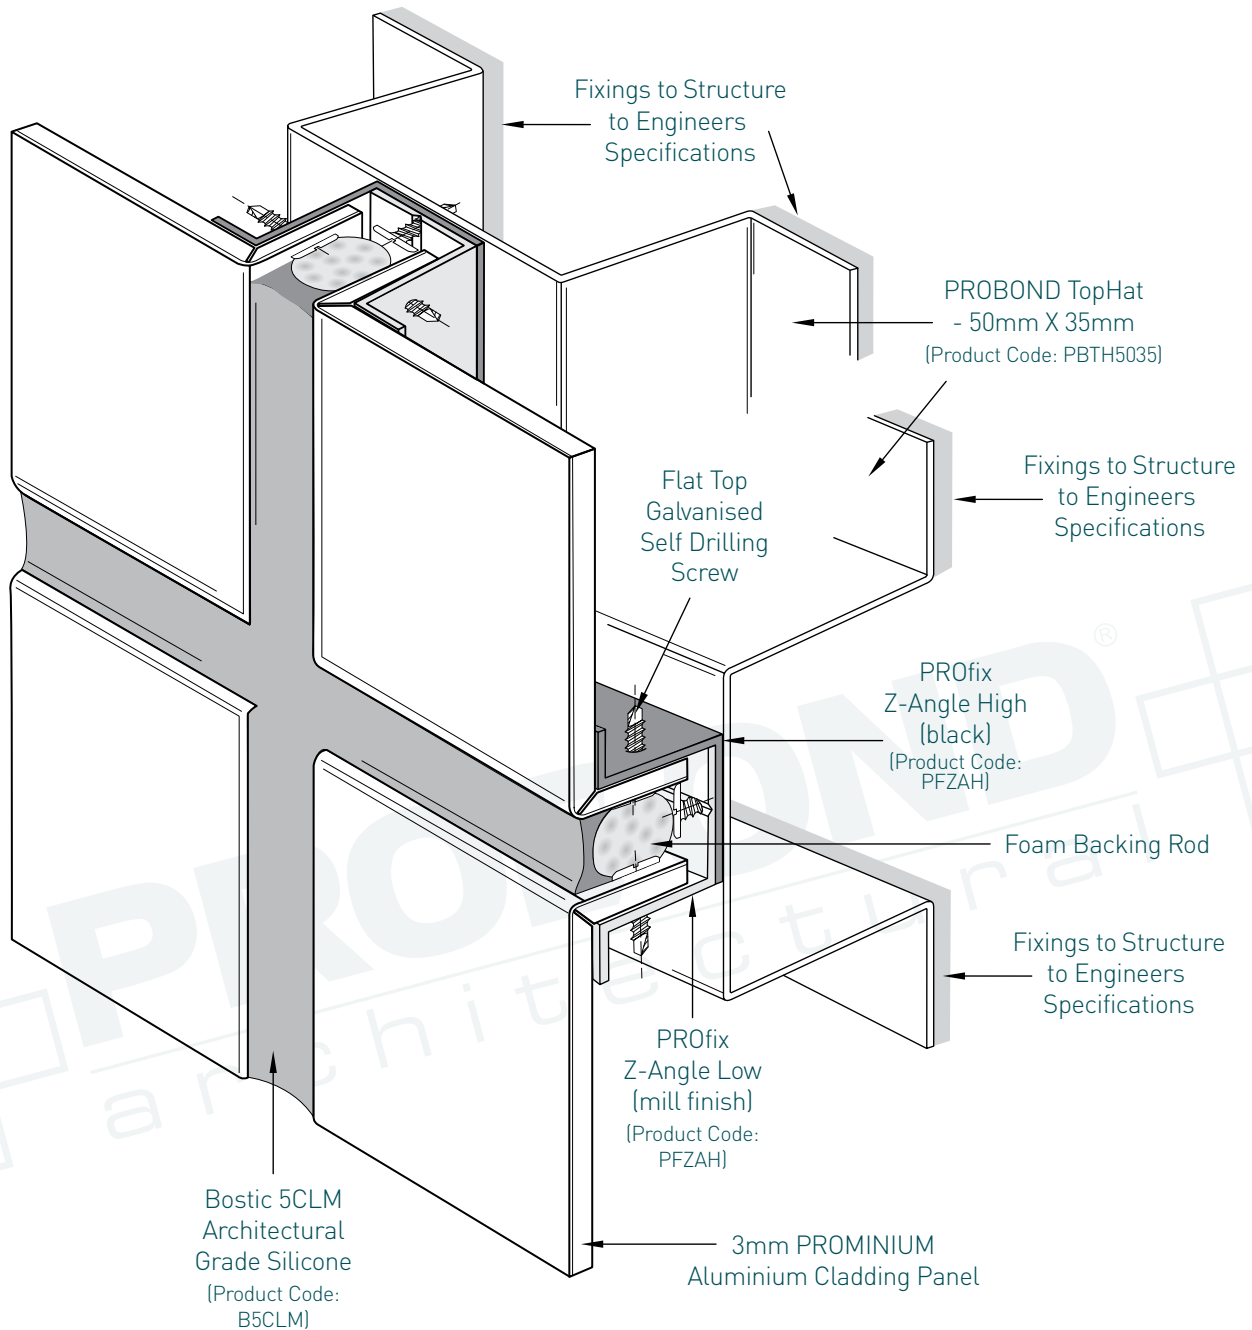

3. Horizontal Joint Detail

PROFIX CASSETTE INSTALLATION - PROCORE A1

4. Detail Showing Panel at Masonry Wall

PROFIX CASSETTE INSTALLATION - PROCORE A1

5. Detail at Slab Junction-Head

PROFIX CASSETTE INSTALLATION - PROCORE A1

9. External Corner Detail

PROFIX CASSETTE INSTALLATION - PROCORE A1

10. Internal Corner Detail

PROFIX CASSETTE INSTALLATION - PROCORE A1

11. Window Sill Detail

PROFIX CASSETTE INSTALLATION - PROCORE A1

12. Window Head Detail

PROFIX CASSETTE INSTALLATION - PROCORE A1

13. Parapet Capping Detail

PROMINIUM

INSTALLATION GUIDE

PROFIX CASSETTE INSTALLATION - PROMINIUM

1. Face Detail - Cassette Installation

PROFIX CASSETTE INSTALLATION - PROMINIUM

2. Typical Panel Joint Detail

PROFIX CASSETTE INSTALLATION - PROMINIUM

3. Horizontal Joint Detail

PROFIX CASSETTE INSTALLATION - PROMINIUM

4. Detail Showing Panel at Masonry Wall

PROFIX CASSETTE INSTALLATION - PROMINIUM