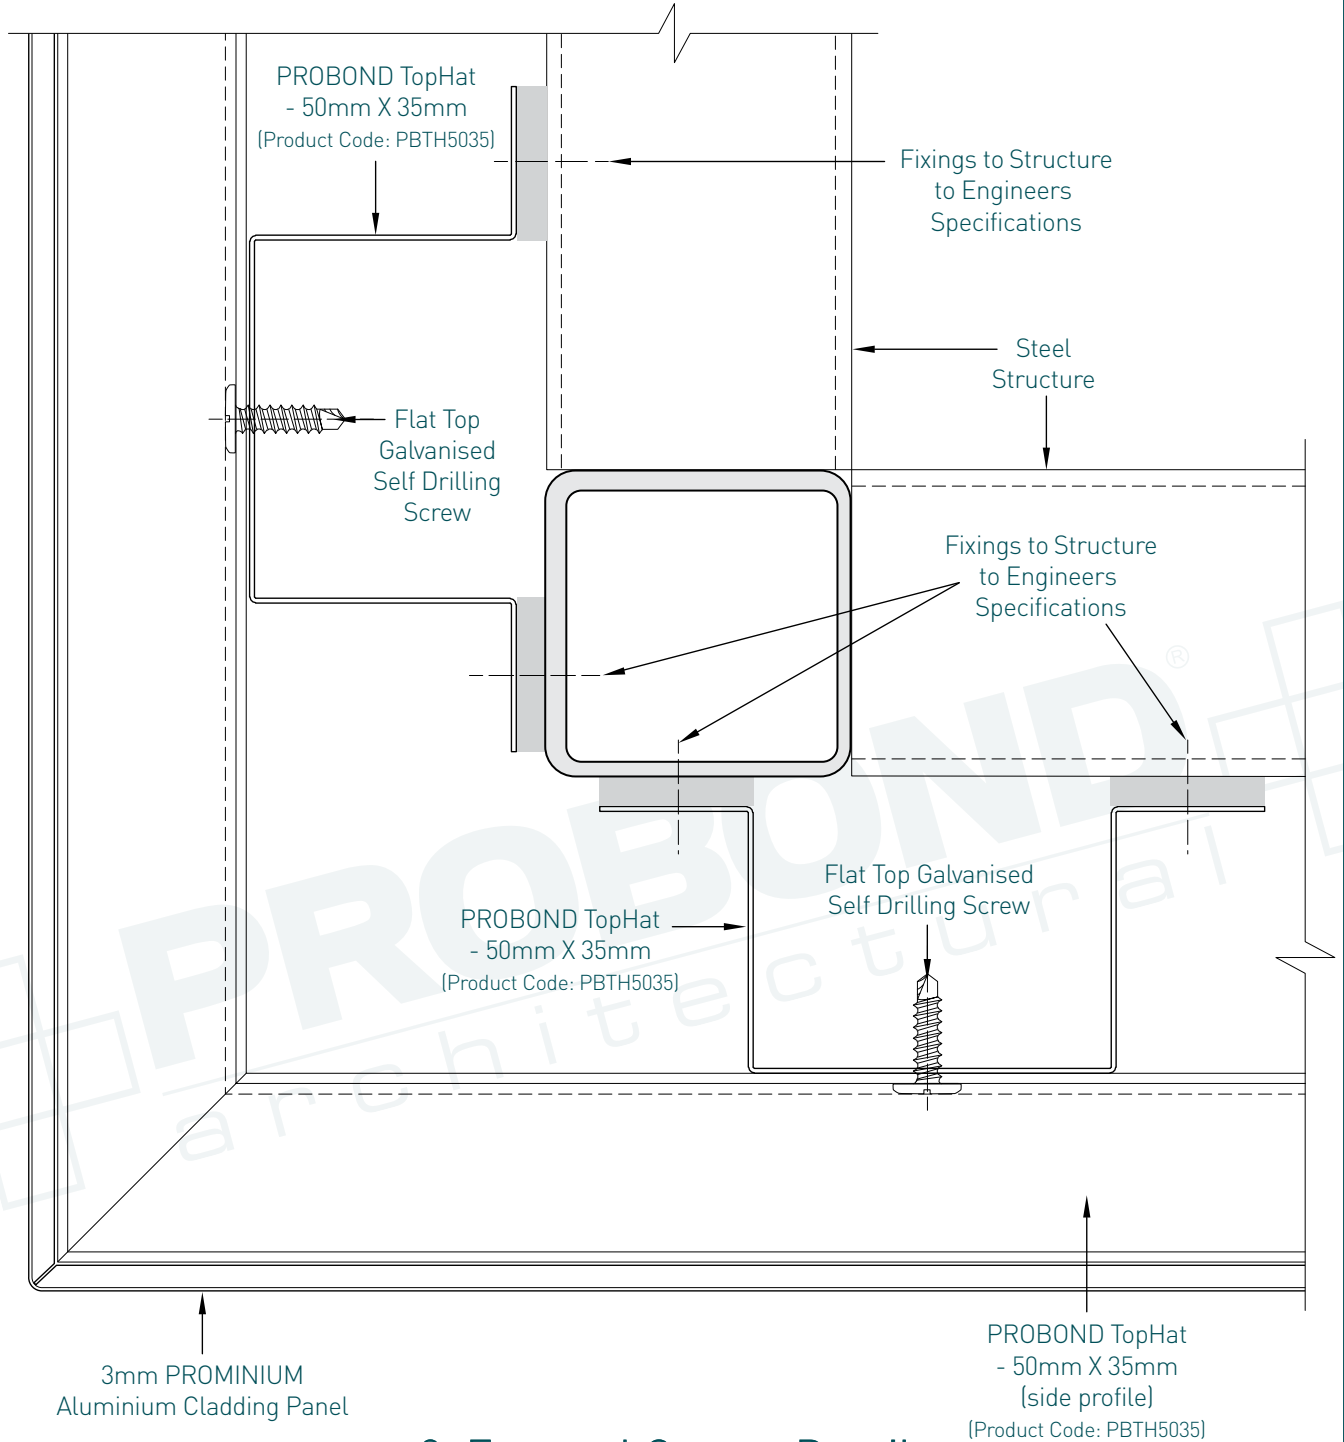

2. Typical Panel Joint Detail

PROFIX CASSETTE INSTALLATION - PROMINIUM

3. Horizontal Joint Detail

PROFIX CASSETTE INSTALLATION - PROMINIUM

4. Detail Showing Panel at Masonry Wall

PROFIX CASSETTE INSTALLATION - PROMINIUM

5. Detail at Slab Junction-Head

PROFIX CASSETTE INSTALLATION - PROMINIUM

6. Detail at Slab Junction-Base

PROFIX CASSETTE INSTALLATION - PROMINIUM

7. Detail at Soffit Junction

PROFIX CASSETTE INSTALLATION - PROMINIUM

8. Wall Abutment Detail

PROFIX CASSETTE INSTALLATION - PROMINIUM

9. External Corner Detail

PROFIX CASSETTE INSTALLATION - PROMINIUM

10. Internal Corner Detail

PROFIX CASSETTE INSTALLATION - PROMINIUM

11. Window Sill Detail