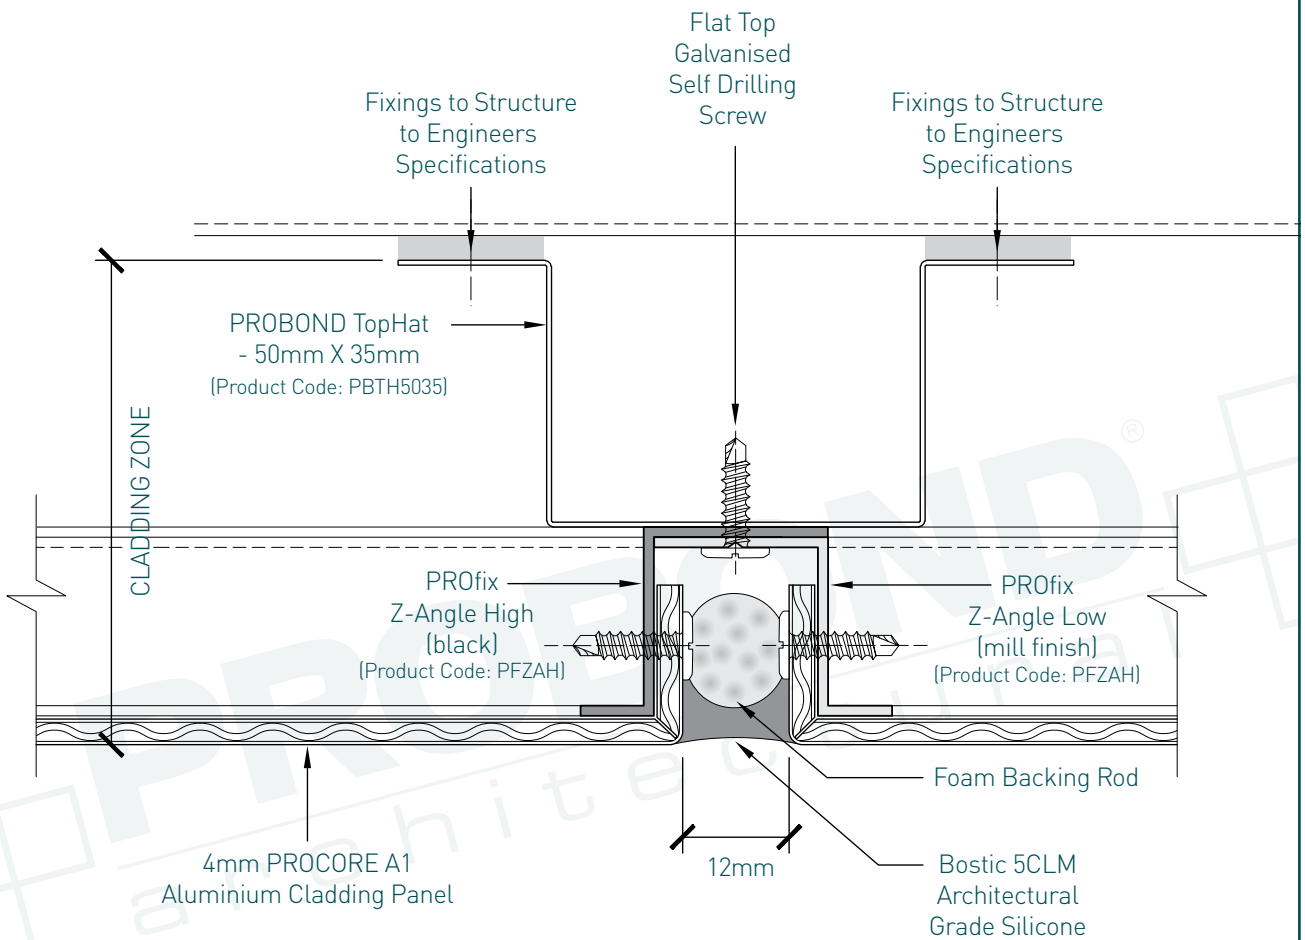

PROCOREA1

INSTALLATION GUIDE

PROFIX CASSETTE INSTALLATION - PROCORE A1

1. Face Detail - Cassette Installation

PROFIX CASSETTE INSTALLATION - PROCORE A1

2. Typical Panel Joint Detail

PROFIX CASSETTE INSTALLATION - PROCORE A1

3. Horizontal Joint Detail

PROFIX CASSETTE INSTALLATION - PROCORE A1

4. Detail Showing Panel at Masonry Wall

PROFIX CASSETTE INSTALLATION - PROCORE A1

5. Detail at Slab Junction-Head

PROFIX CASSETTE INSTALLATION - PROCORE A1