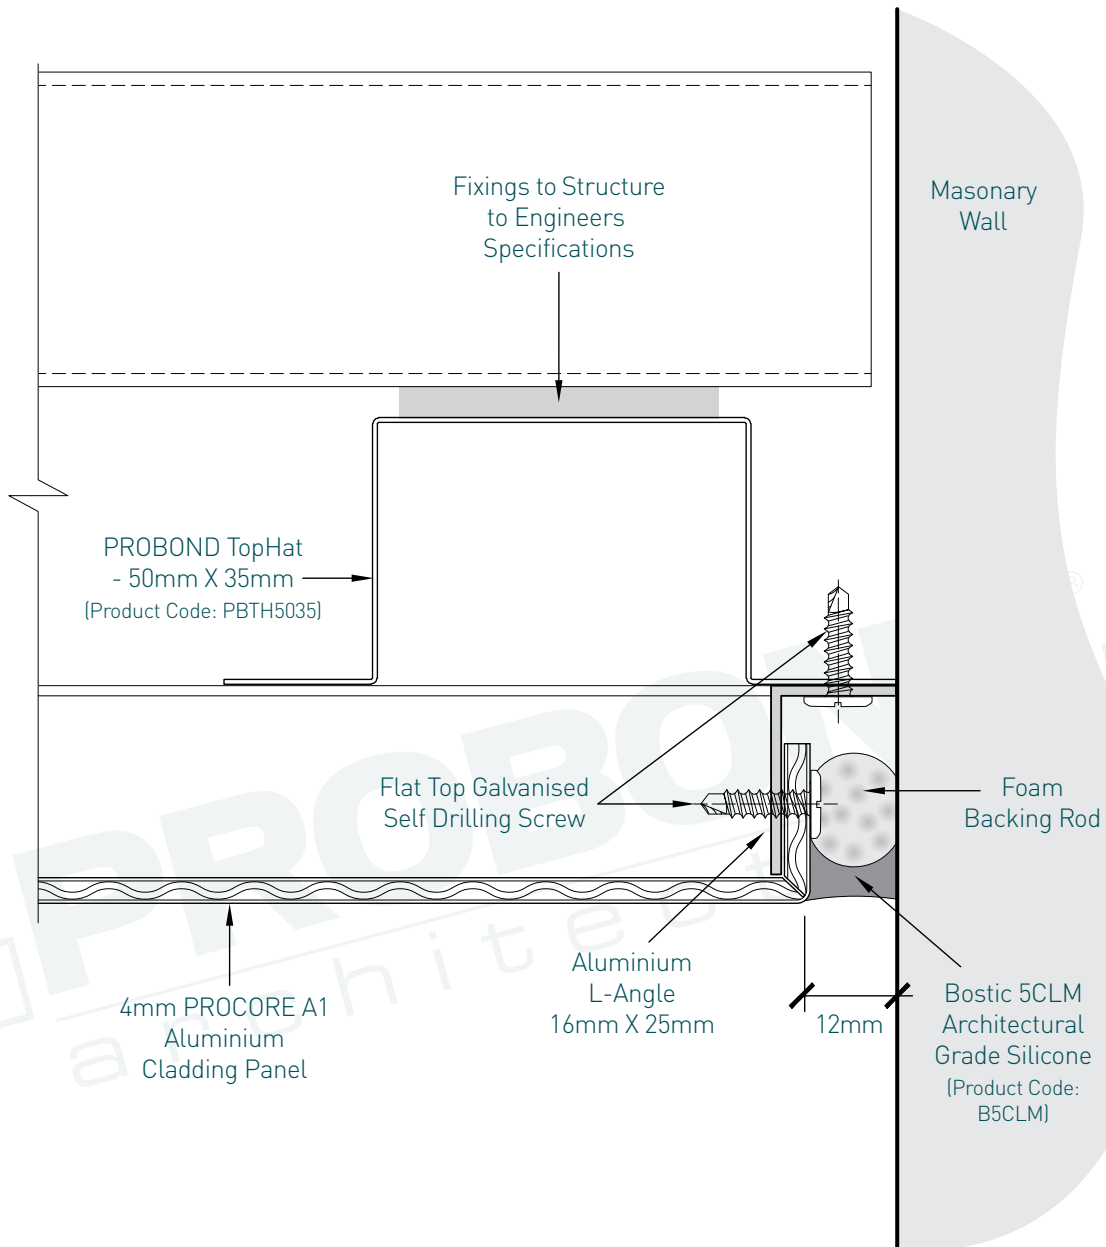

PROCOREA1

INSTALLATION GUIDE

PROFIX CASSETTE INSTALLATION - PROCORE A1

1. Face Detail - Cassette Installation

PROFIX CASSETTE INSTALLATION - PROCORE A1

2. Typical Panel Joint Detail

PROFIX CASSETTE INSTALLATION - PROCORE A1

3. Horizontal Joint Detail

PROFIX CASSETTE INSTALLATION - PROCORE A1

4. Detail Showing Panel at Masonry Wall

PROFIX CASSETTE INSTALLATION - PROCORE A1

5. Detail at Slab Junction-Head

PROFIX CASSETTE INSTALLATION - PROCORE A1