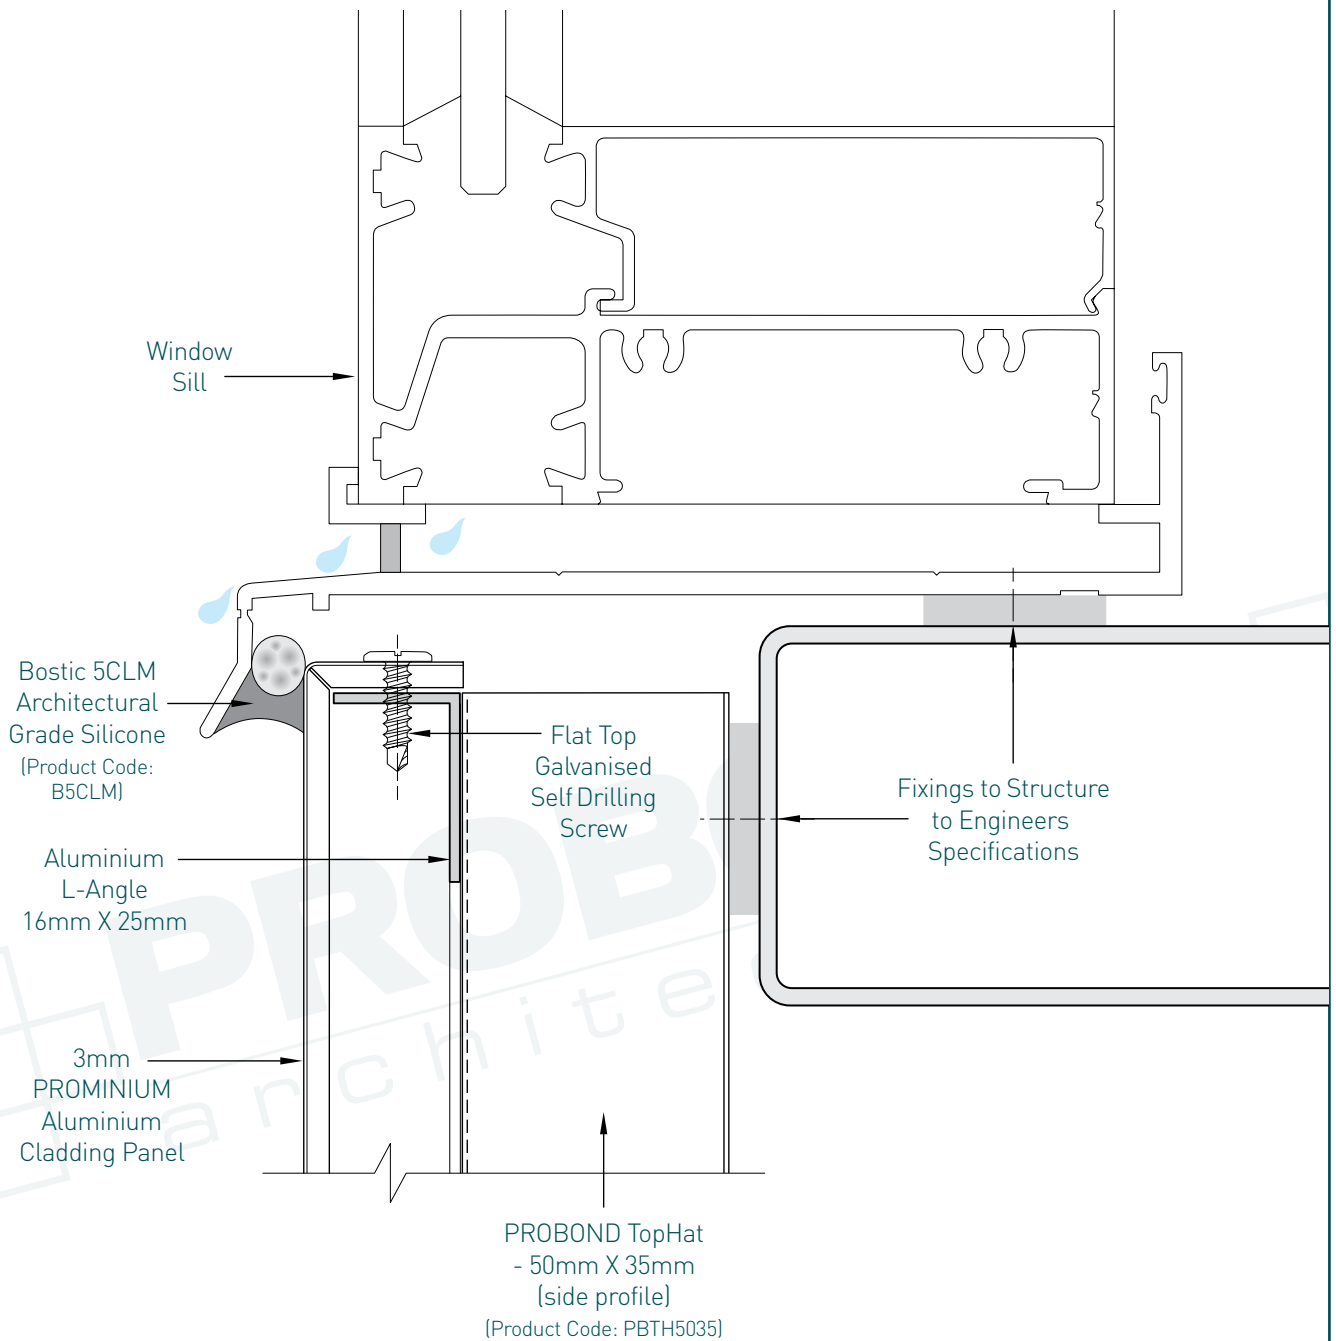

2. Typical Panel Joint Detail

PROFIX CASSETTE INSTALLATION - PROMINIUM

3. Horizontal Joint Detail

PROFIX CASSETTE INSTALLATION - PROMINIUM

4. Detail Showing Panel at Masonry Wall

PROFIX CASSETTE INSTALLATION - PROMINIUM

5. Detail at Slab Junction-Head

PROFIX CASSETTE INSTALLATION - PROMINIUM

6. Detail at Slab Junction-Base

PROFIX CASSETTE INSTALLATION - PROMINIUM

7. Detail at Soffit Junction

PROFIX CASSETTE INSTALLATION - PROMINIUM

8. Wall Abutment Detail

PROFIX CASSETTE INSTALLATION - PROMINIUM

9. External Corner Detail

PROFIX CASSETTE INSTALLATION - PROMINIUM

10. Internal Corner Detail

PROFIX CASSETTE INSTALLATION - PROMINIUM

11. Window Sill Detail

PROFIX CASSETTE INSTALLATION - PROMINIUM

12. Window Head Detail

PROFIX CASSETTE INSTALLATION - PROMINIUM

13. Parapet Capping Detail