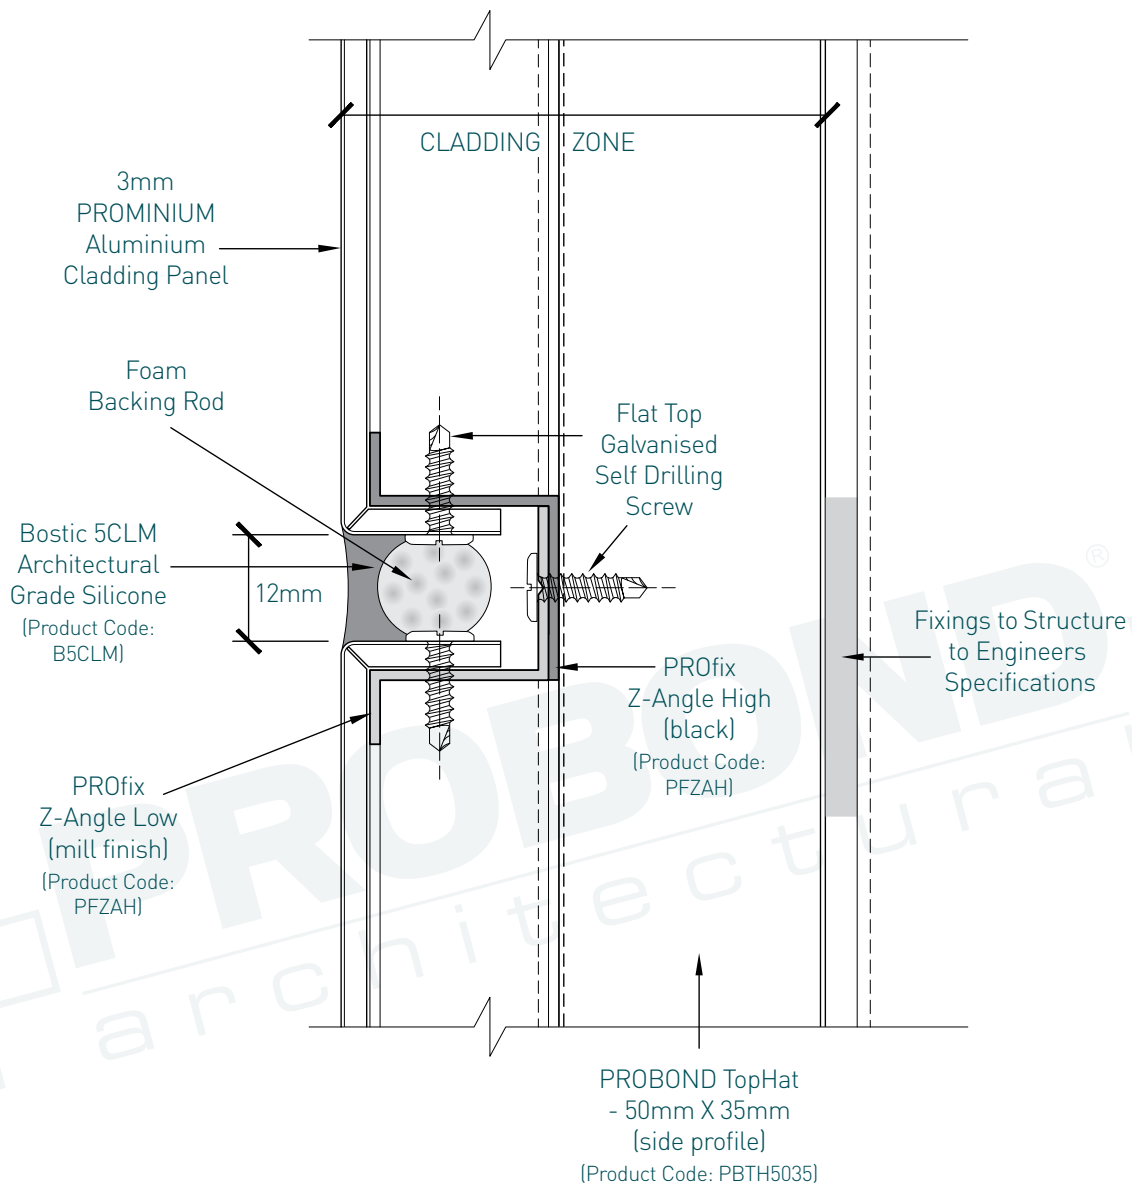

PROFIX CASSETTE INSTALLATION - PROCORE A1

13. Parapet Capping Detail

PROMINIUM

INSTALLATION GUIDE

PROFIX CASSETTE INSTALLATION - PROMINIUM

1. Face Detail - Cassette Installation

PROFIX CASSETTE INSTALLATION - PROMINIUM

2. Typical Panel Joint Detail

PROFIX CASSETTE INSTALLATION - PROMINIUM

3. Horizontal Joint Detail

PROFIX CASSETTE INSTALLATION - PROMINIUM

4. Detail Showing Panel at Masonry Wall

PROFIX CASSETTE INSTALLATION - PROMINIUM