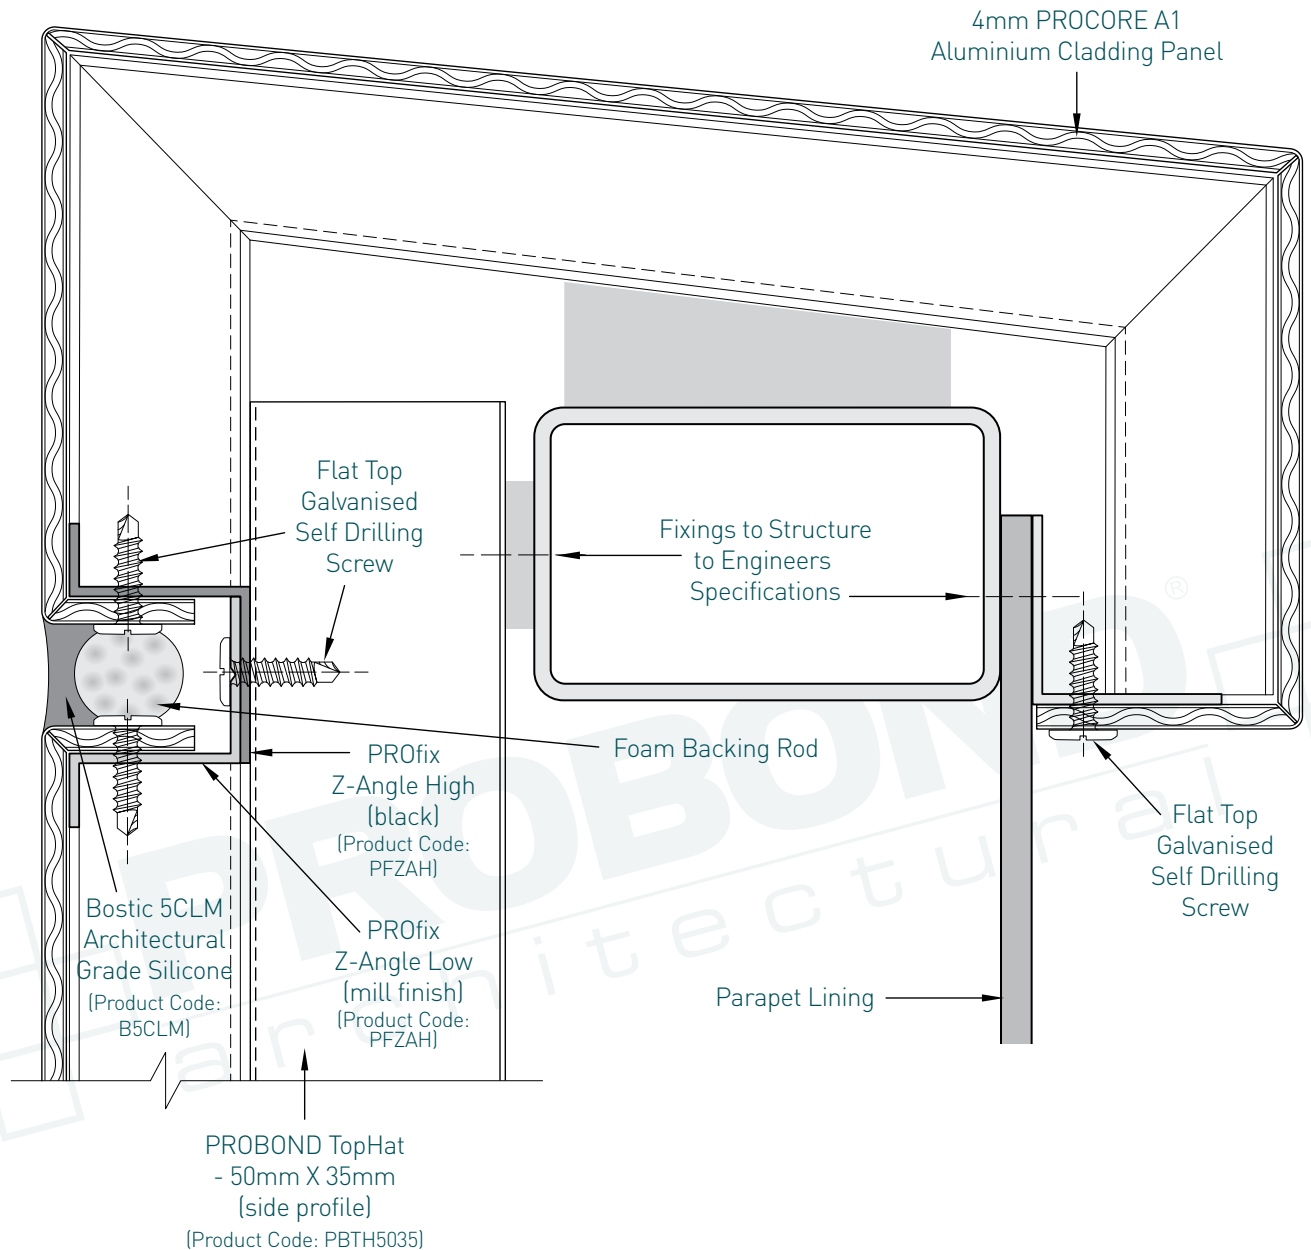

PROFIX CASSETTE INSTALLATION - PROCORE A1

13. Parapet Capping Detail