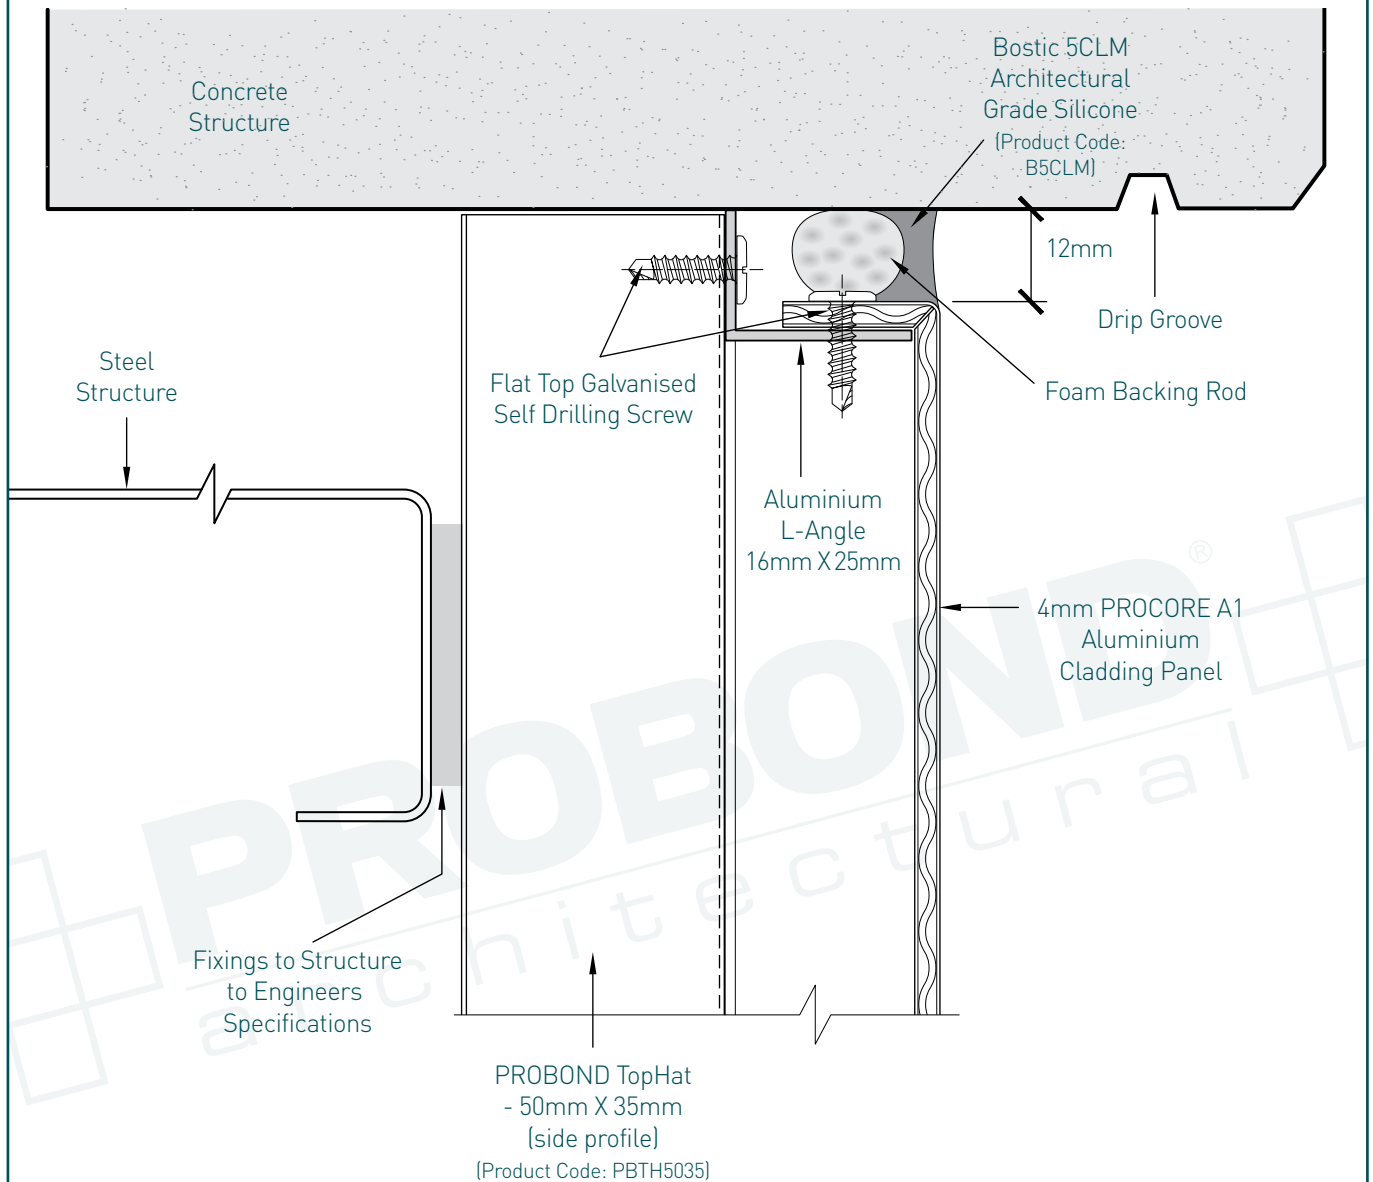

PROCOREA1

INSTALLATION GUIDE

PROFIX CASSETTE INSTALLATION - PROCORE A1

1. Face Detail - Cassette Installation

PROFIX CASSETTE INSTALLATION - PROCORE A1

2. Typical Panel Joint Detail

PROFIX CASSETTE INSTALLATION - PROCORE A1

3. Horizontal Joint Detail

PROFIX CASSETTE INSTALLATION - PROCORE A1

4. Detail Showing Panel at Masonry Wall

PROFIX CASSETTE INSTALLATION - PROCORE A1

5. Detail at Slab Junction-Head

PROFIX CASSETTE INSTALLATION - PROCORE A1

6. Detail at Slab Junction-Base

PROFIX CASSETTE INSTALLATION - PROCORE A1

7. Detail at Soffit Junction

PROFIX CASSETTE INSTALLATION - PROCORE A1

8. Wall Abutment Detail

PROFIX CASSETTE INSTALLATION - PROCORE A1

9. External Corner Detail

PROFIX CASSETTE INSTALLATION - PROCORE A1

10. Internal Corner Detail

PROFIX CASSETTE INSTALLATION - PROCORE A1

11. Window Sill Detail

PROFIX CASSETTE INSTALLATION - PROCORE A1

12. Window Head Detail