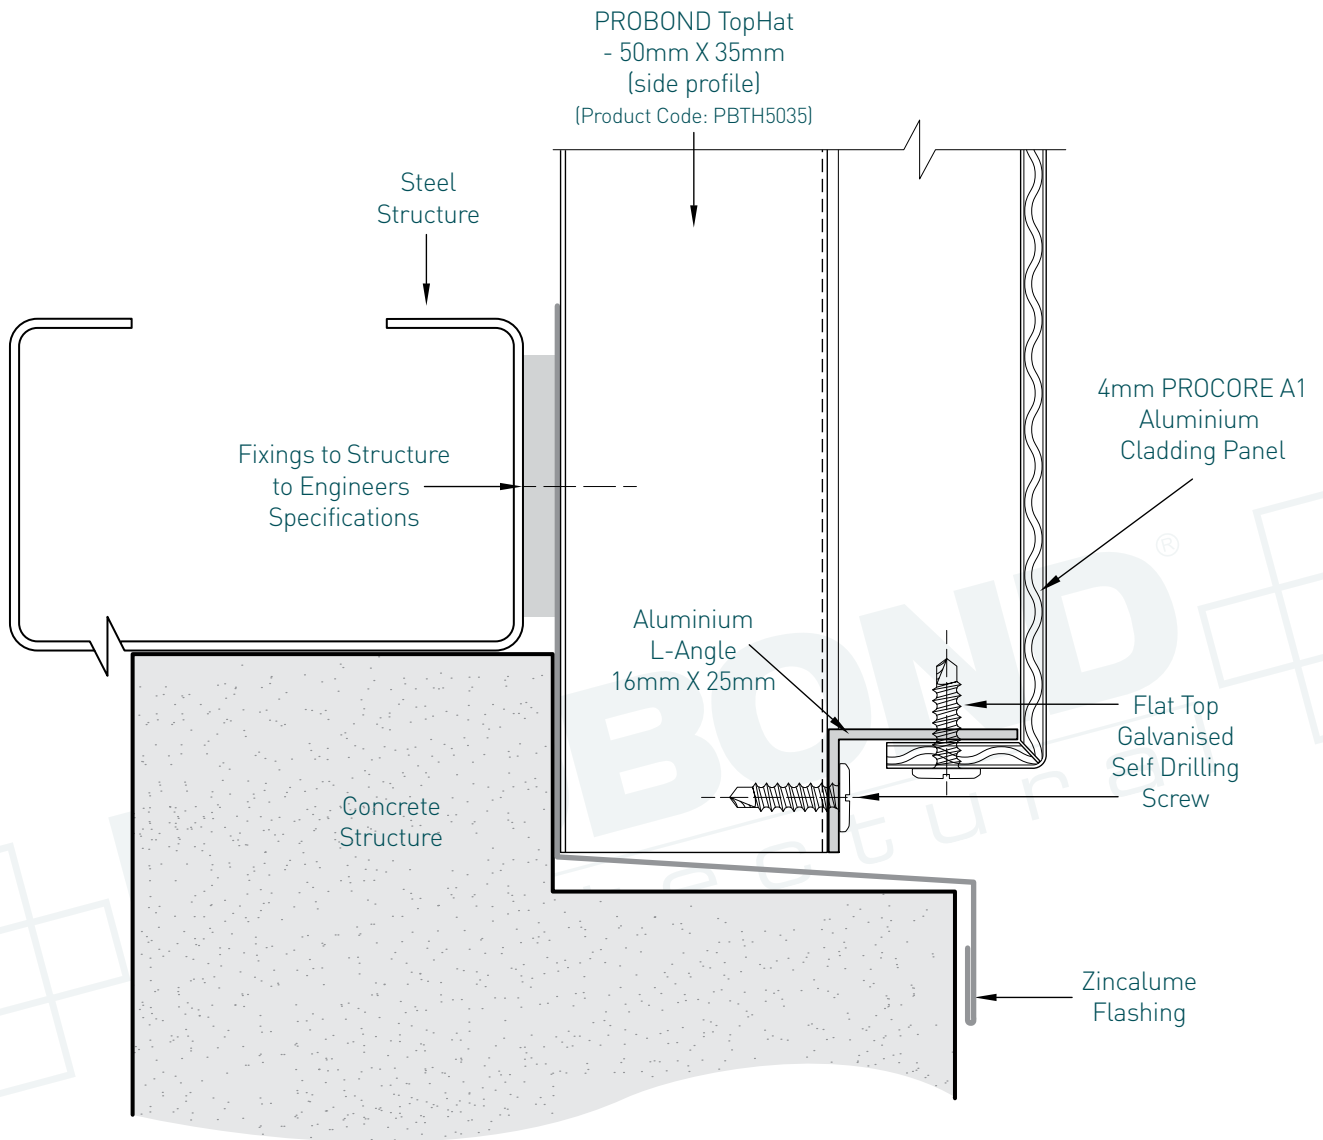

PROCOREA1

INSTALLATION GUIDE

PROFIX CASSETTE INSTALLATION - PROCORE A1

1. Face Detail - Cassette Installation

PROFIX CASSETTE INSTALLATION - PROCORE A1

2. Typical Panel Joint Detail

PROFIX CASSETTE INSTALLATION - PROCORE A1

3. Horizontal Joint Detail

PROFIX CASSETTE INSTALLATION - PROCORE A1

4. Detail Showing Panel at Masonry Wall

PROFIX CASSETTE INSTALLATION - PROCORE A1

5. Detail at Slab Junction-Head

PROFIX CASSETTE INSTALLATION - PROCORE A1

6. Detail at Slab Junction-Base

PROFIX CASSETTE INSTALLATION - PROCORE A1

7. Detail at Soffit Junction

PROFIX CASSETTE INSTALLATION - PROCORE A1

8. Wall Abutment Detail

PROFIX CASSETTE INSTALLATION - PROCORE A1