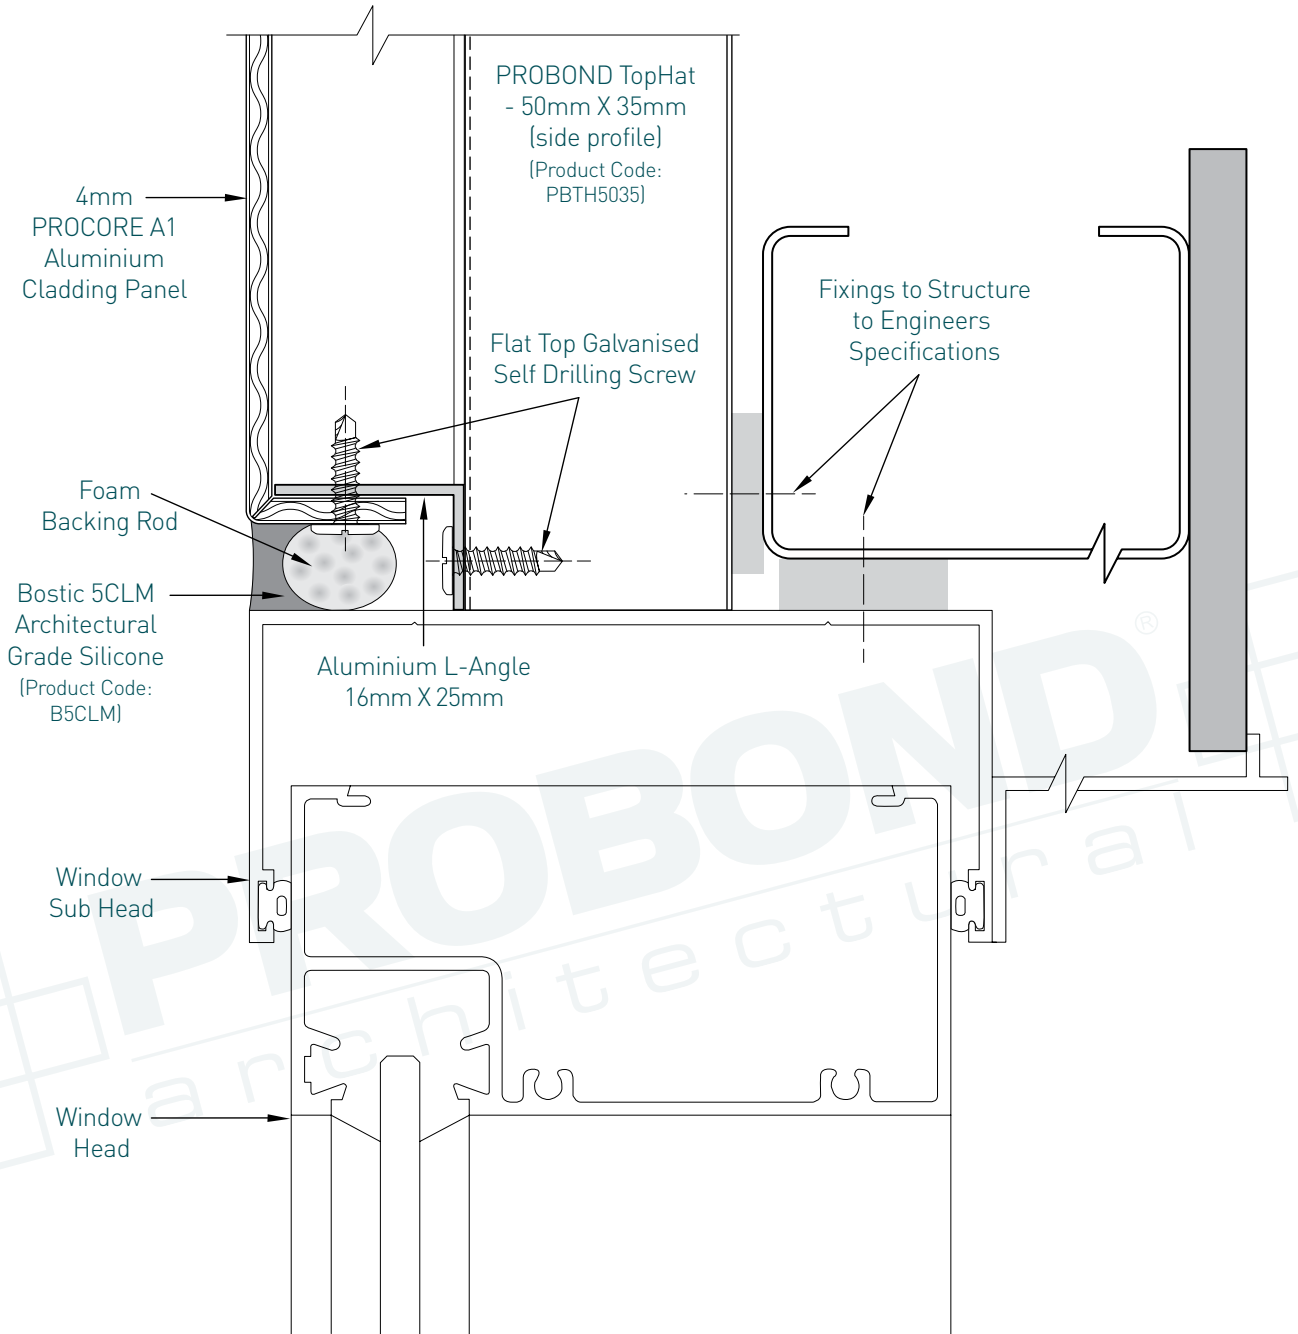

3. Horizontal Joint Detail

PROFIX CASSETTE INSTALLATION - PROCORE A1

4. Detail Showing Panel at Masonry Wall

PROFIX CASSETTE INSTALLATION - PROCORE A1

5. Detail at Slab Junction-Head

PROFIX CASSETTE INSTALLATION - PROCORE A1

9. External Corner Detail

PROFIX CASSETTE INSTALLATION - PROCORE A1

10. Internal Corner Detail

PROFIX CASSETTE INSTALLATION - PROCORE A1

11. Window Sill Detail

PROFIX CASSETTE INSTALLATION - PROCORE A1

12. Window Head Detail