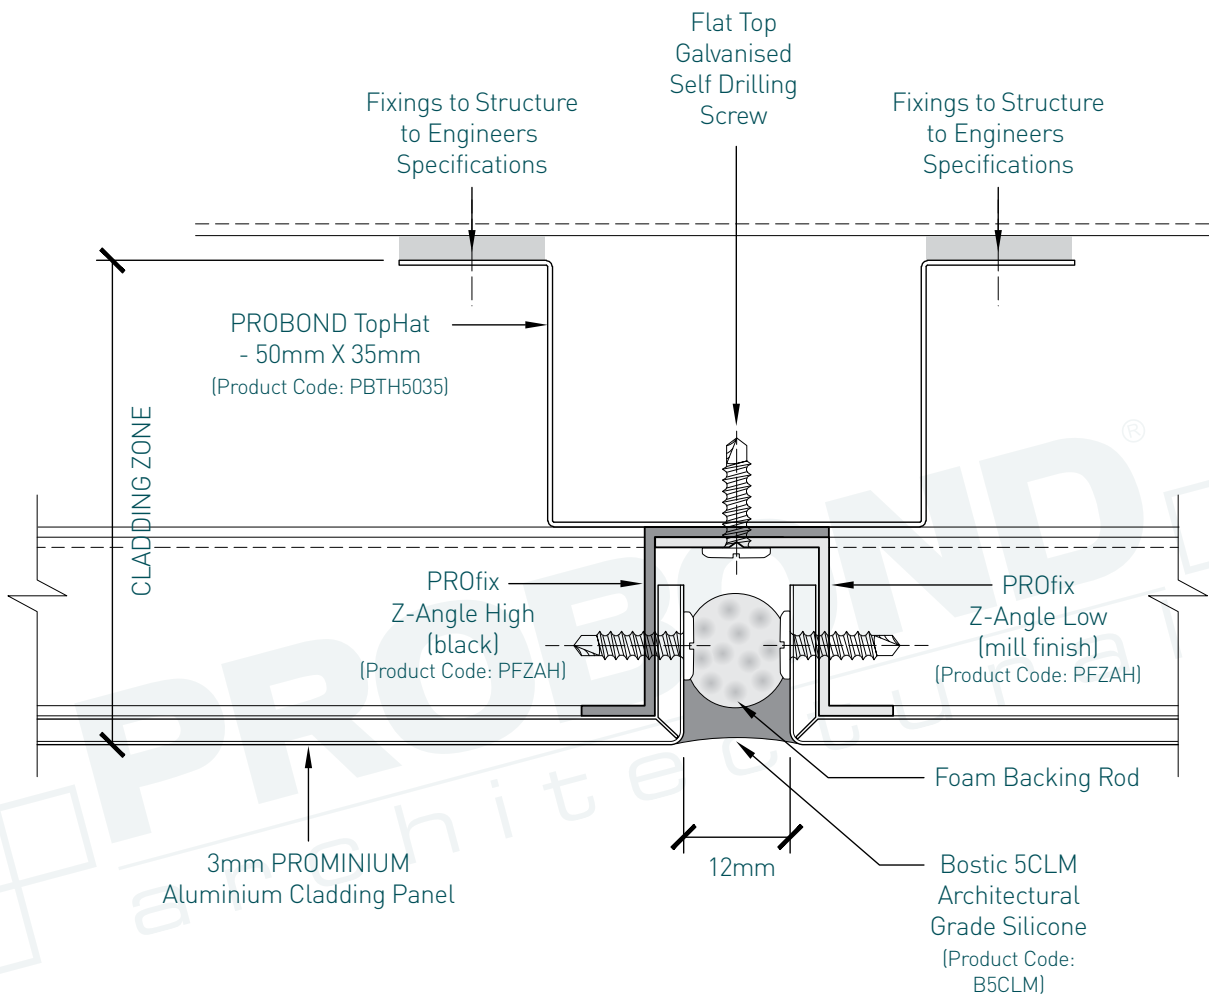

PROFIX CASSETTE INSTALLATION - PROCORE A1

13. Parapet Capping Detail

PROMINIUM

INSTALLATION GUIDE

PROFIX CASSETTE INSTALLATION - PROMINIUM

1. Face Detail - Cassette Installation

PROFIX CASSETTE INSTALLATION - PROMINIUM

2. Typical Panel Joint Detail

PROFIX CASSETTE INSTALLATION - PROMINIUM

3. Horizontal Joint Detail

PROFIX CASSETTE INSTALLATION - PROMINIUM

4. Detail Showing Panel at Masonry Wall

PROFIX CASSETTE INSTALLATION - PROMINIUM