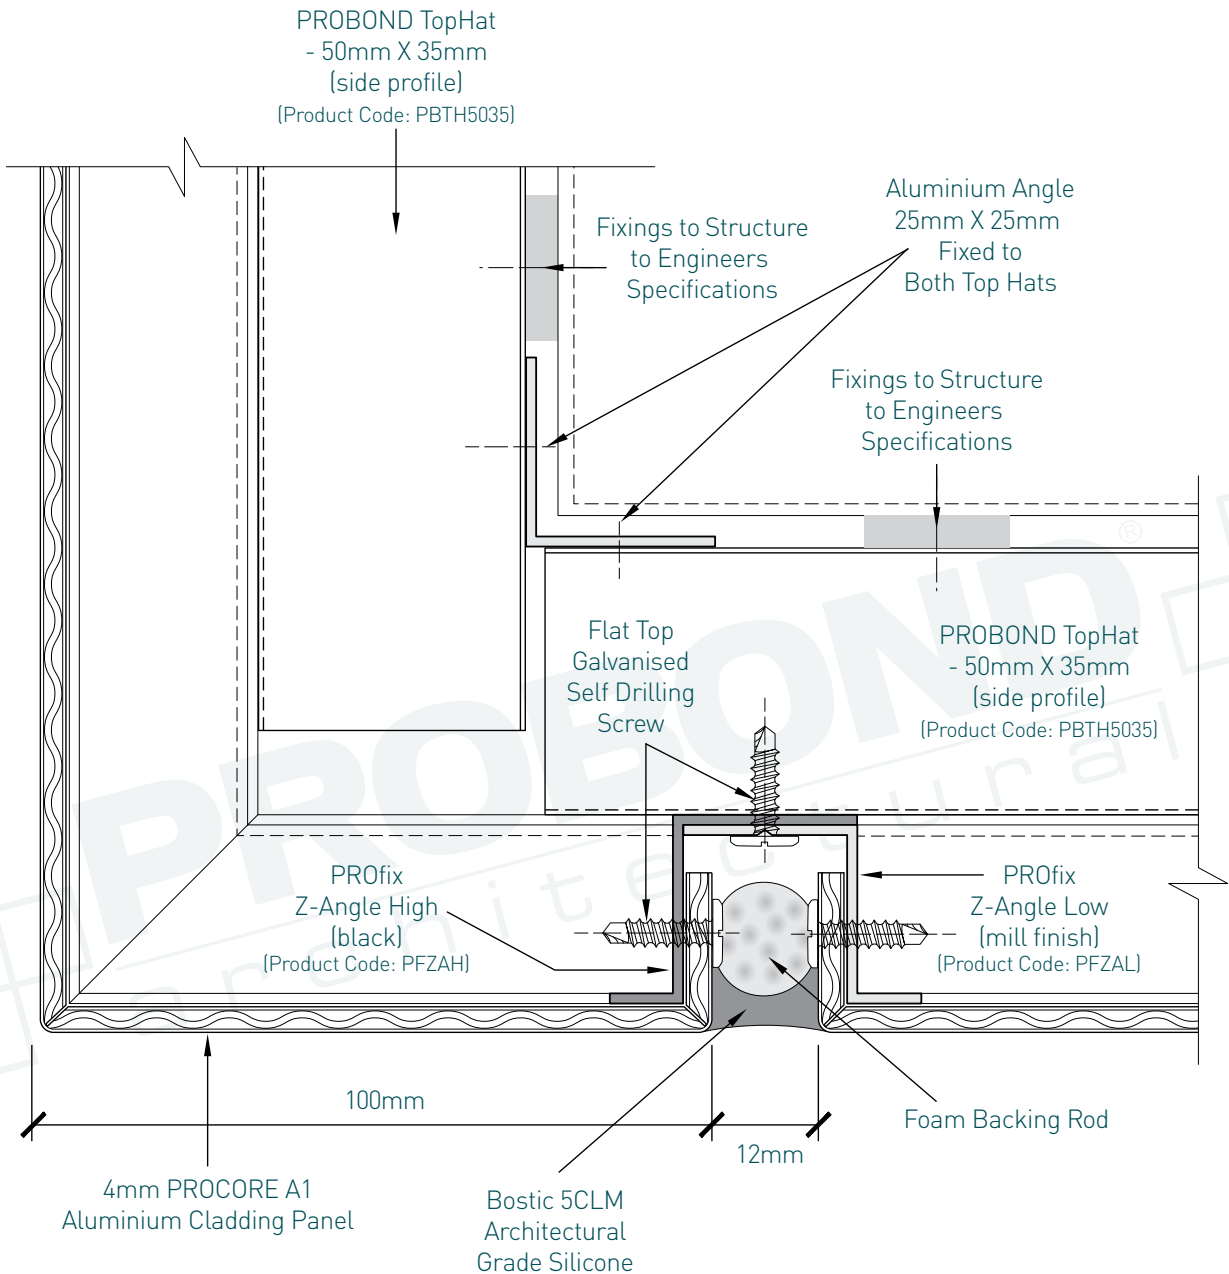

PROCOREA1

INSTALLATION GUIDE

PROFIX CASSETTE INSTALLATION - PROCORE A1

1. Face Detail - Cassette Installation

PROFIX CASSETTE INSTALLATION - PROCORE A1

2. Typical Panel Joint Detail

PROFIX CASSETTE INSTALLATION - PROCORE A1

3. Horizontal Joint Detail

PROFIX CASSETTE INSTALLATION - PROCORE A1

4. Detail Showing Panel at Masonry Wall

PROFIX CASSETTE INSTALLATION - PROCORE A1

5. Detail at Slab Junction-Head

PROFIX CASSETTE INSTALLATION - PROCORE A1

6. Detail at Slab Junction-Base

PROFIX CASSETTE INSTALLATION - PROCORE A1

7. Detail at Soffit Junction

PROFIX CASSETTE INSTALLATION - PROCORE A1

8. Wall Abutment Detail

PROFIX CASSETTE INSTALLATION - PROCORE A1