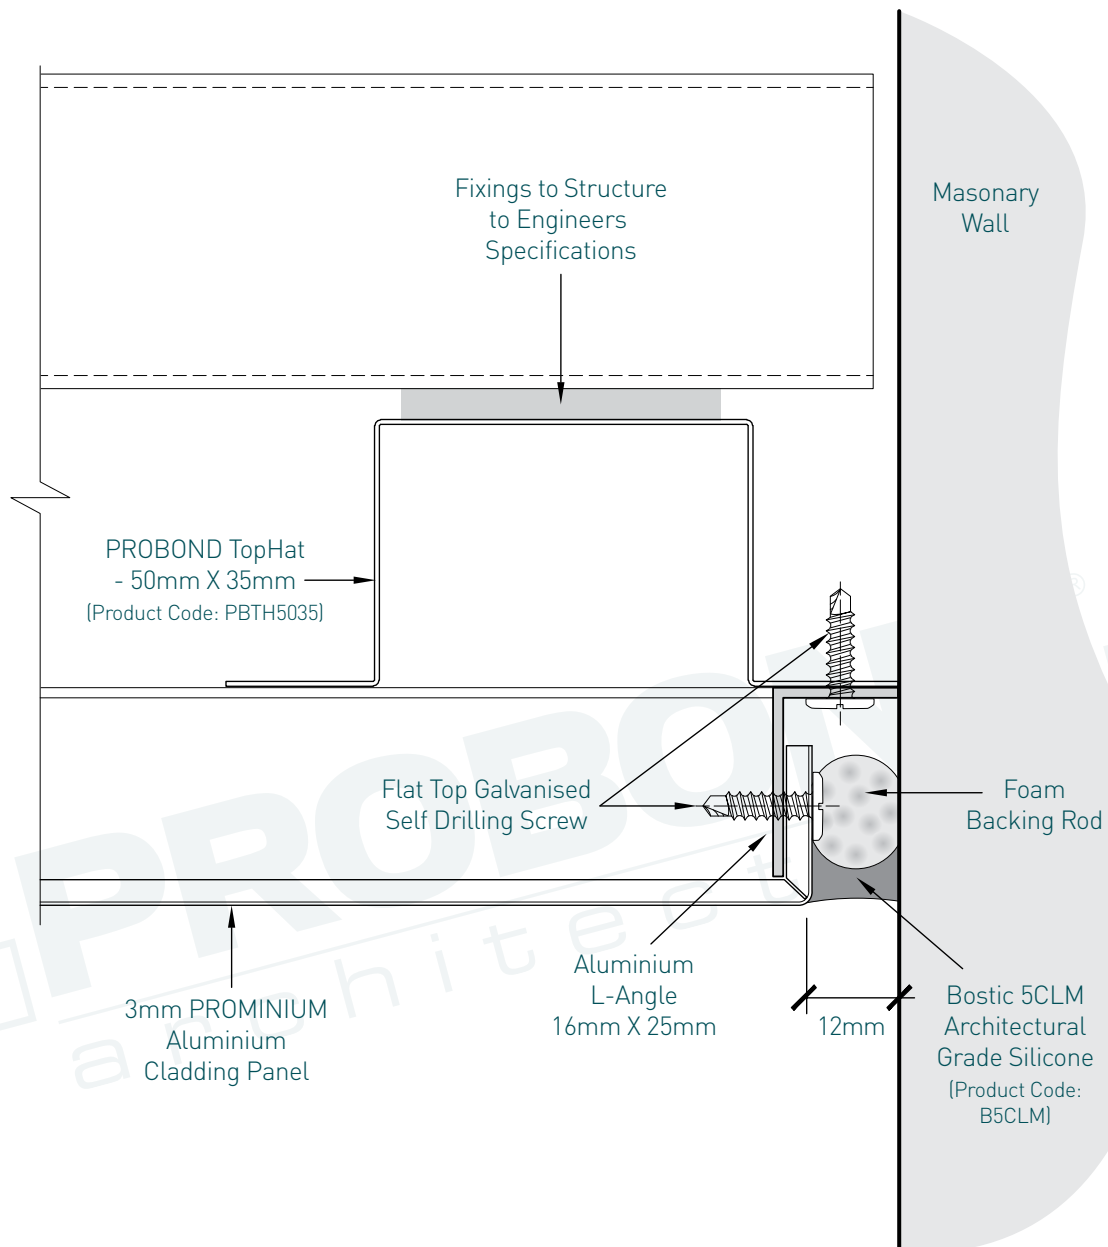

PROFIX CASSETTE INSTALLATION - PROCORE A1

13. Parapet Capping Detail

PROMINIUM

INSTALLATION GUIDE

PROFIX CASSETTE INSTALLATION - PROMINIUM

1. Face Detail - Cassette Installation

PROFIX CASSETTE INSTALLATION - PROMINIUM

2. Typical Panel Joint Detail

PROFIX CASSETTE INSTALLATION - PROMINIUM

3. Horizontal Joint Detail

PROFIX CASSETTE INSTALLATION - PROMINIUM

4. Detail Showing Panel at Masonry Wall

PROFIX CASSETTE INSTALLATION - PROMINIUM