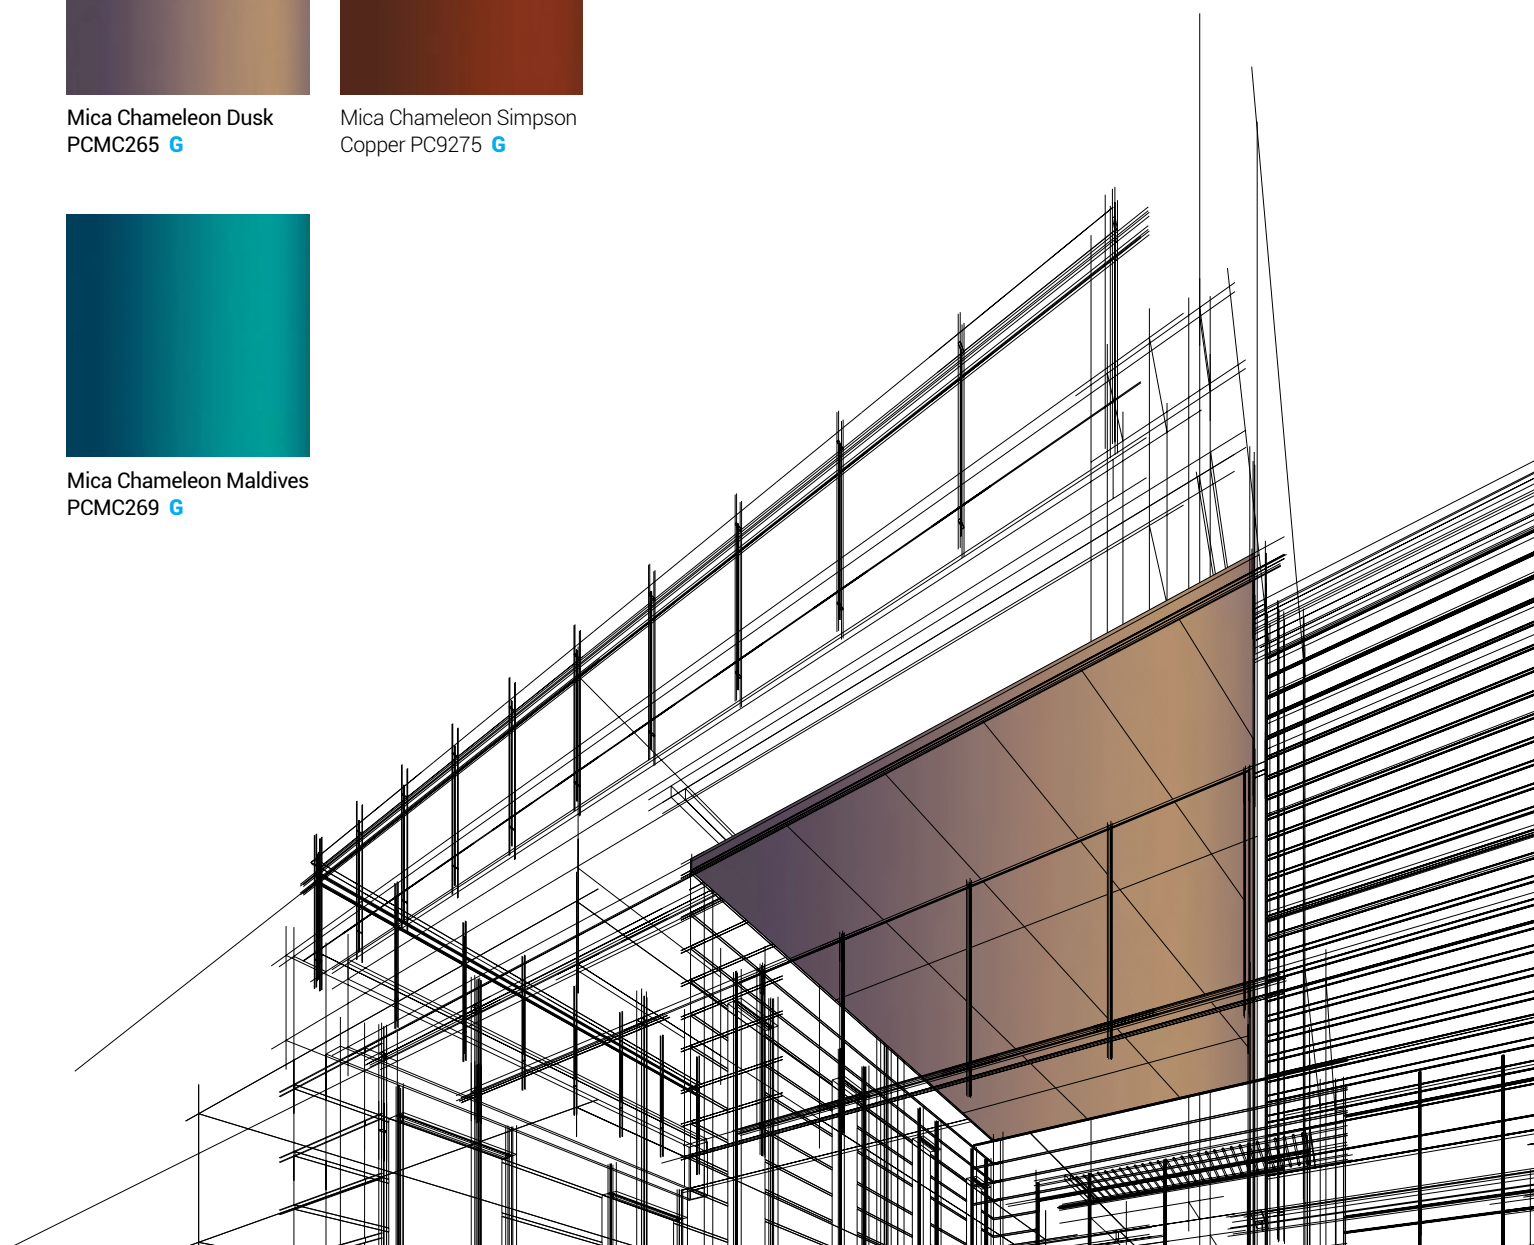

intriguing.

MADE TO ORDER (Minimum order quantity applies)

Mica Chameleon Ice
PC9260 **G**

Mica Chameleon Antique
Gold PC9265 **G**

Mica Chameleon Galaxy
PC9285 **G**

Mica Chameleon Dusk
PCMC265 **G**

Mica Chameleon Simpson
Copper PC9275 **G**

Mica Chameleon Maldives
PCMC269 **G**

G Gloss Finish

Colours may vary from physical product due to print variation. Confirm colour against a panel sample. Colours may vary slightly between production lots - to ensure colour consistency, we recommend placing total requirements in one order, including an error allowance.